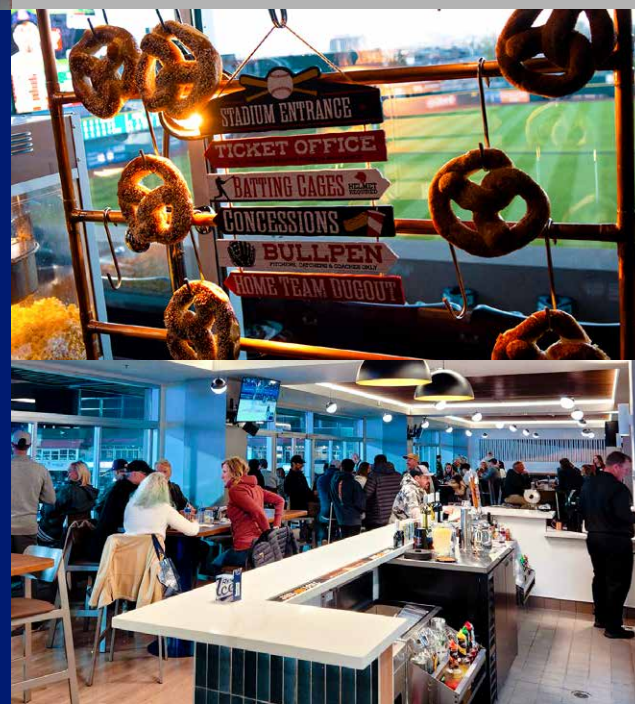

## The Club

Welcome to the Reno Aces exclusive gameday club and premium event space. Located upstairs at Greater Nevada Field, The Club combines the best views in the stadium with high-end, all-inclusive service.

### GROUP PRICING

*Add On Options Available for all pricing levels*

**\$1,700** / Group of 20

**\$3,200** / Group of 40

**\$4,500** / Group of 60

**\$6,000** / Group of 80

**775.334.4700 | RENOACES.COM | CALL US TODAY TO SCHEDULE YOUR TOUR OF THE CLUB**