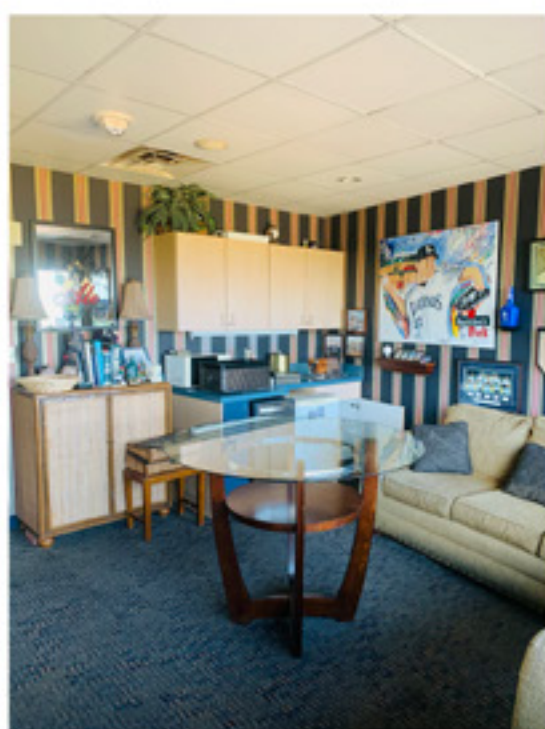

LEXINGTON LEGENDS LUXURY Suites

The Lexington Legends Luxury Suites offers a first-class entertainment experience perfect for single-game use, business development, client retention, employee appreciation needs and offers an unparalleled view of all the games.

You can take advantage of a year-round entertainment Luxury Suite platform that doesn't stop after gameday. Enjoy exclusive suite access for every Legends home game plus access to ALL events, only guaranteed to suite owners. All suites are fully furnished. But, you can customize your suite branded just for you.

INCLUDED EACH GAME

22 Suite Tickets
2 VIP Parking Passes

THE BOARDROOM

Executive Suite for groups up to 35.

AMENITIES

- VIP entrance and elevator access
- Indoor and outdoor seating
- Luxury Suite attendant
- Suite catering available

SUITE PRICING

FULL SEASON - $25,000
HALF SEASON - $13,500
12-GAME - $5,100
7-GAME - $3,150
SINGLE GAME - $550

Take the VIP experience one step further with one of our Luxury Suites.

Reserve your Tickets Now!

#SUPPORTTHESTACHE

WWW.LEXINGTONLEGENDS.COM