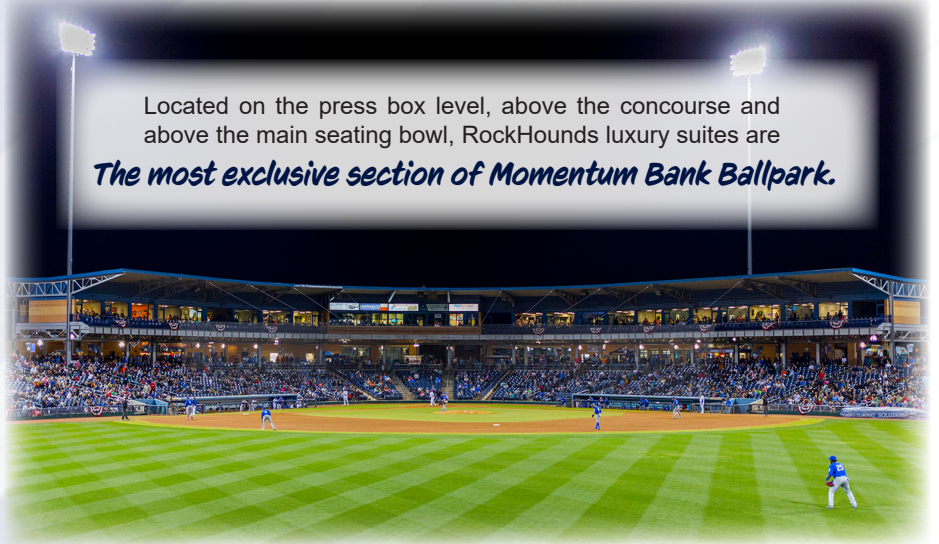

Luxury Suites The Ultimate Ballpark Experience

Best IN THE HOUSE

Indoor Seating

RockHounds luxury suites can accommodate as many as 16 people. Inside, suites provide bar stool seating for four (4) plus plenty of comfortable couch seating.

Outdoor Seating

Outside each suite is a balcony "sky box" with seating for 12 and a spectacular view of the stadium and the game.

Service

The RockHounds provide hostess service for the suite level of Momentum Bank Ballpark. It's a personal touch to make your night at the ballpark more enjoyable.

Located on the press box level, above the concourse and above the main seating bowl, RockHounds luxury suites are *The most exclusive section of Momentum Bank Ballpark.*

Additional SUITE-HOLDER Benefits

- Each suite comes with **cable TV and quality furnishings**, including couches, refrigerators, bar stools, wallpaper and framed photographs
- Suite holders may, at their expense, furnish the suites as they wish
- **Upgraded menu options**, available only to suite holders
- Suite holders may also purchase any item(s) from our concession stand and/or Diamond Club menus
- Food items may be purchased during the game or pre-ordered
- **Four (4) VIP parking passes** (parking in exclusive, reserved area)
- **Guaranteed giveaway items** on souvenir giveaway nights
- **Peanuts, popcorn & game programs** are "on us" ... they'll be waiting for you when you arrive at your suite!
- **Four (4) copies of the "Daily Growl,"** our game day publication featuring news and notes on the 'Hounds, their opponent and the Texas League, updated for each RockHounds home game
- **Exclusive rest rooms** for the suite level of the ballpark