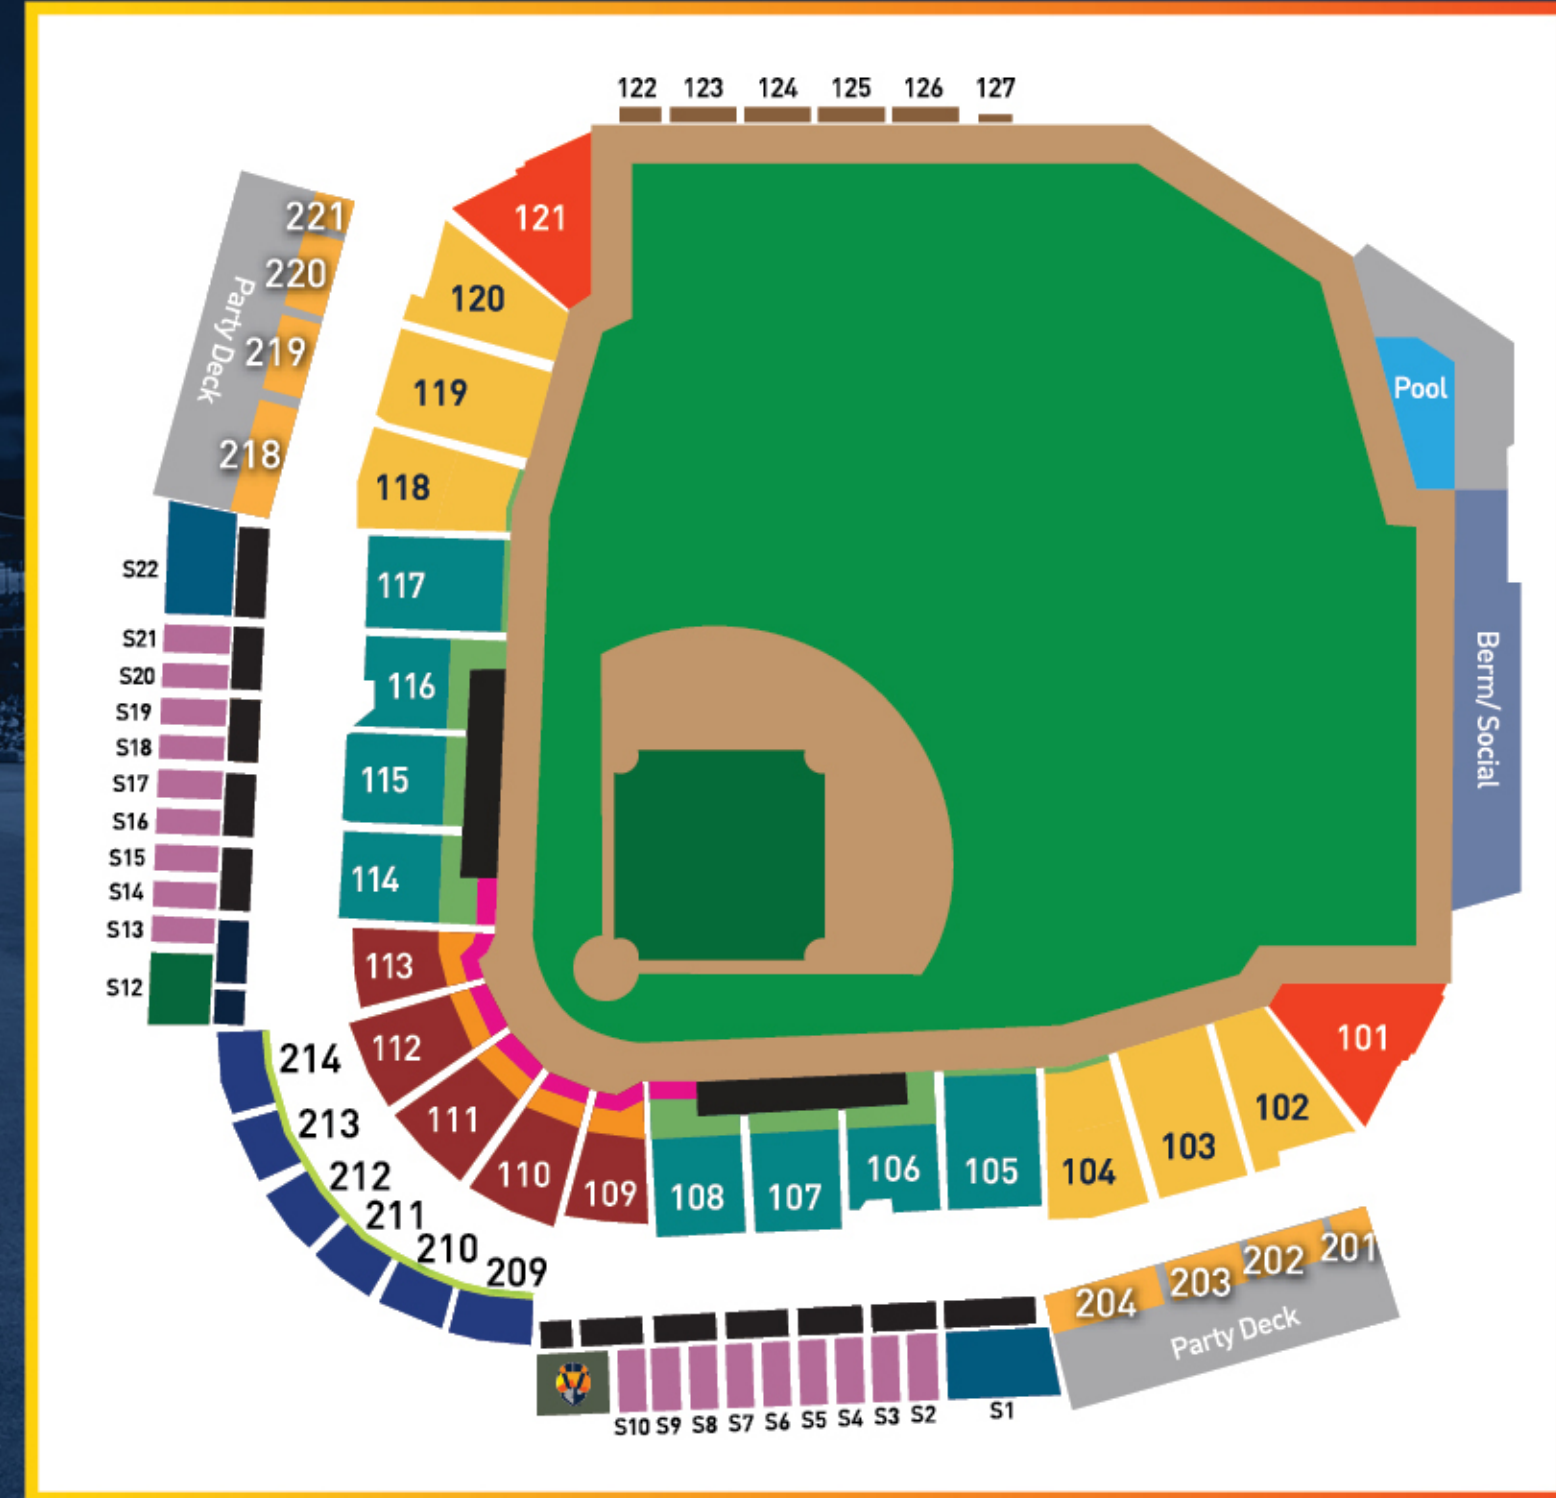

Located on eight acres in Downtown Summerlin, the Ballpark boasts a capacity of 8,196 and offers a wide range of seating options including 22 suites throughout the Club Level, 400 club seats, two party decks, picnic tables, kids' splash pad, bars and even a pool beyond the right centerfield wall. The Ballpark also features the largest, state-of-the-art LED scoreboard in Minor League Baseball. This season is packed with a wide variety of theme nights, promotional giveaways and fantastic fireworks shows.

While at the ballpark, stop by the Team Store for the most extensive selection of officially licensed Aviators products and merchandise with new items launching throughout the season.

This state-of-the-art venue complete with 360-degree access within the park, comfortable mesh seating and perfect sight lines, have helped the Ballpark earn multiple prestigious awards including:

2025 TICKET PRICING

Lower Bowl	Full Season	Half Season	Quarter Season	Group Tickets
Home Plate Diamond	\$2,750	-	-	-
Home Plate Prime	\$1,900	-	-	-
Home Plate Box	\$1,600	\$880	\$460	\$32
Dugout Prime	\$1,500	-	-	\$26
Dugout Box	\$1,300	\$715	\$374	\$21
Outfield Box	\$1,000	\$550	\$288	\$16
Home Run Porch	\$1,400	\$770	\$443	\$50
Berm/Social	\$700	-	-	\$12
Club Seats				
Section 209-214, Row 1	\$3,100	-	-	-
Section 209-214, Row 2-6	\$2,850	-	-	-
Suites				
20 Person Suite	\$75,000	-	-	\$1,350
40 Person Suite	-	-	-	\$2,200
60 Person Suite	-	-	-	\$3,000
Group Party Areas				
Party Deck (Includes F/B)	-	-	-	\$50
Pool (Includes F/B)	-	-	-	\$4,100
Party Corner (Includes F/B)	-	-	-	\$50