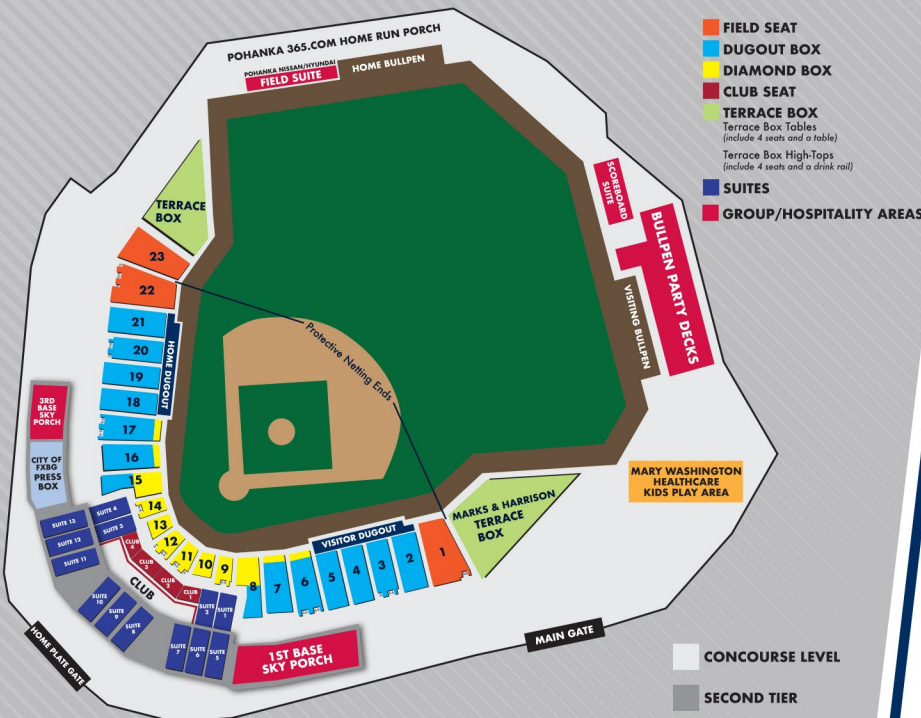

## 3RD BASE SKY PORCH

- Located down the third base line on the second tier
- 90 minute all-you-can eat buffet
- Accommodates up to 65 guests

\$32/person

## SCOREBOARD SUITE

- Includes having the ability to update the manual scoreboard throughout the game
- Located in right center field
- 90 minute all-you-can-eat buffet
- Accommodates 40 guests  
\$40/person after 40 guests, with a max of 20

## BULLPEN PARTY DECK

- Three-tier deck in right field
- 90 minute all-you-can-eat buffet
- Accommodates group sizes of 20, 40 and 60
- For exclusivity, parties can accommodate 120 guests

\$32/person

## SEATING CHART & HOSPITALITY MAP