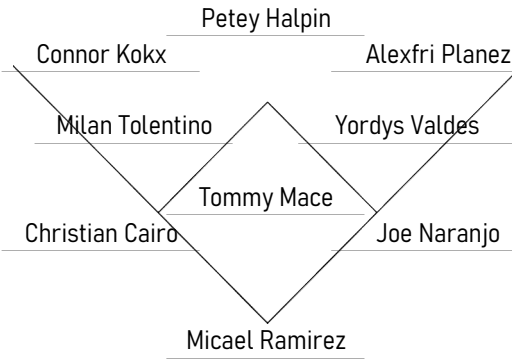

TEAM: Great Lakes Loons (1-0)

OPPONENT: Lake County Captains (0-1)

Game 2

LAKE COUNTY CAPTAINS DEFENSE

W-L	ERA	G	GS	IP	H	R	ER	BB	K						
CAPTAINS PITCHERS				IP	H	R	ER	BB	K	WP	HB	HR			
44 RHP Tommy Mace															

UMPIRES				TOTALS				R	H	E	LOB
HP Jarred Moehlmann				Lake County Captains							
1B Bryan Van Vranken				Great Lakes Loons							
2B Kenny Jackson				WIN				HRs			
3B Nate Diederich				LOSS							
PARK Dow Diamond (5500)				SAVE							
DATE Thu, Sep 15, 2022				ATT.							
WX				START 7:05 p.m.							
				END							
				TIME							

NOTES Midwest League Eastern Division Championship Series, Game 2 (GL leads, 1-0)

#	B	GREAT LAKES	POS	1	2	3	4	5	6	7	8	9	10	11	12
1	13	R Eddys Leonard	SS												
2	33	L Dalton Rushing	1B												
3	10	L Jorbit Vivas	3B												
4	32	R Diego Cartaya	C												
5	40	R Damon Keith	RF												
6	30	L Imanol Vargas	DH												
7	9	R Jose Ramos	CF												
8	11	R Austin Gauthier	2B												
9	7	L Aldrich De Jongh	LF												
P	1	R Adolfo Ramirez	P												

LOONS BENCH
3 R Jake Vogel
5 L Max Hewitt
8 R Luis Diaz
25 R Yunior García

R	/	/	/	/	/	/	/	/	/	/	/	/	/	/	/
H	/	/	/	/	/	/	/	/	/	/	/	/	/	/	/
E	/	/	/	/	/	/	/	/	/	/	/	/	/	/	/
LOB	/	/	/	/	/	/	/	/	/	/	/	/	/	/	/

CAPTAINS BULLPEN
8 RHP Alaska Abney
9 RHP Zach Hart
26 RHP Trey Benton
29 RHP Jack Leftwich
30 RHP Davis Sharpe
31 LHP Raymond Burgos
34 LHP Jaime Arias
36 RHP Jordan Jones
40 LHP Matt Turner
41 RHP Lenny Torres
47 RHP Jack DeGroat
49 RHP Elvis Jerez