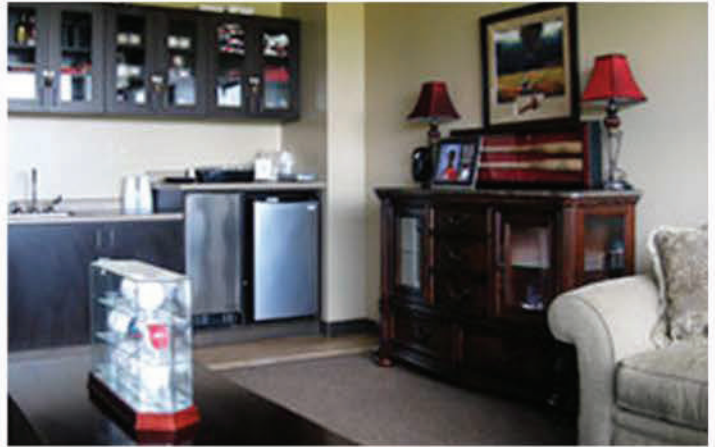

	# of tickets	Price
SINGLE SUITE	24	\$700
VIP SUITE	30	\$900
SUPER SUITE	50*	\$1500

- Exclusive Space
- Climate Controlled
- Flat Screen TV with cable & in-house programming
- Wait Service
- Refrigerator & Ice Maker
- Sliding glass doors open to a private outdoor seating area