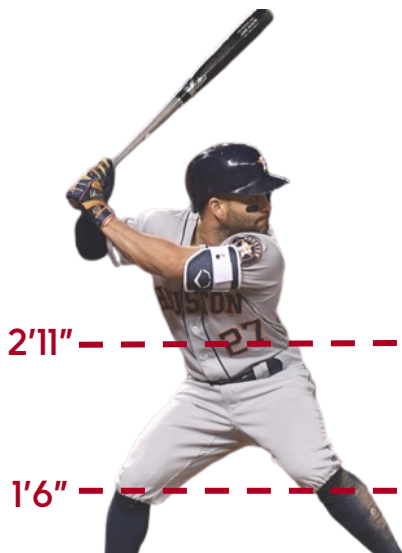

2022 FSL ABS Reference Card

How the System Works

Hawk-Eye cameras stationed around the ballpark track pitches and determine location

ABS Operator

Umpire receives the call in his earpiece and makes the call on the field

Strike Zone Information

- The ABS strike zone is a 20" wide, 2-dimensional rectangle set at the middle of the plate
- If any part of the baseball touches the strike zone, the pitch will be called a strike

Examples

Jose Altuve - 5'6"

Top and Bottom Settings for Major League Hitters

Aaron Judge - 6'7"