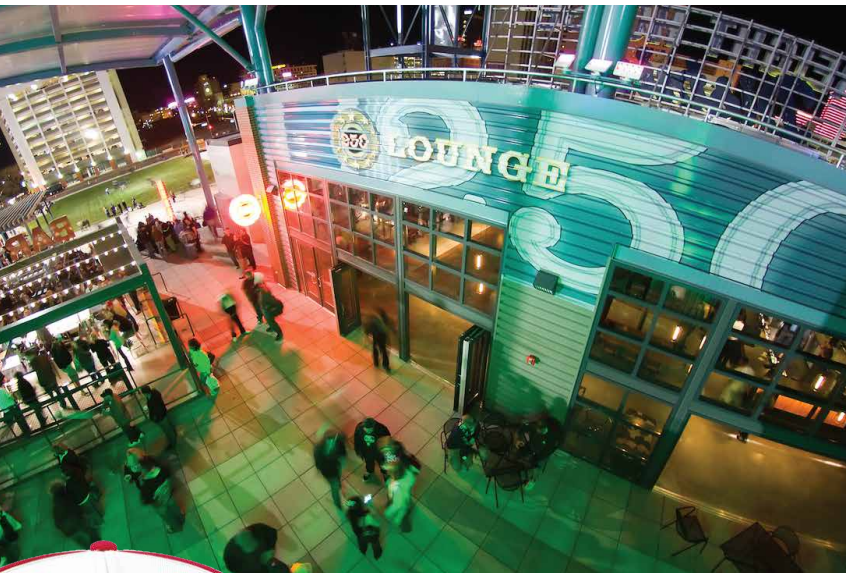

## THE OVERLOOK

Enjoy cheering on the Aces from the best view in the stadium. Ask your Account Executive about reserving the entire upstairs area! Perfect for company parties.

**\$50 / Adult**

**\$38 / Child**

## 250 LOUNGE

Located on the second level of Greater Nevada Field, the 250 Lounge is the perfect indoor space for parties, meetings, and receptions. Paired with Infield Reserved group tickets.

**\$43 / Adult**

## DOUBLE PLAY DECK

Watch your Reno Aces turn two in style! The Double Play Deck offers two levels of high top and table seating, all inclusive food and beverage options and enough room to really stretch out! Your party will sure be gold glove winning in our newest stadium addition!