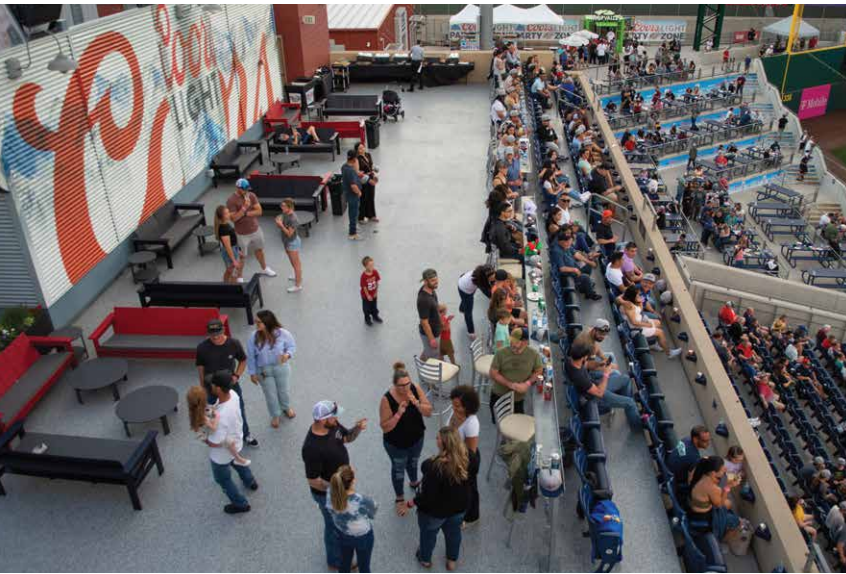

## THE OVERLOOK

Enjoy cheering on the Aces from the best view in the stadium. Ask your Account Executive about reserving the entire upstairs area! Perfect for company parties.

**\$50 / Adult**

**\$38 / Child**

## 250 LOUNGE

Located on the second level of Greater Nevada Field, the 250 Lounge is the perfect indoor space for parties, meetings, and receptions. Paired with Infield Reserved group tickets.

**\$43 / Adult**

## DOUBLE PLAY DECK

Watch your Reno Aces turn two in style! The Double Play Deck offers two levels of high top and table seating, all inclusive food and beverage options and enough room to really stretch out! Your party will sure be gold glove winning in our newest stadium addition!

## BULLPEN DECK

Enjoy your summer outing in open-air, picnic style seating in center field. This newly renovated area is great for groups up to 100 people. Perfect for youth groups and company outings!