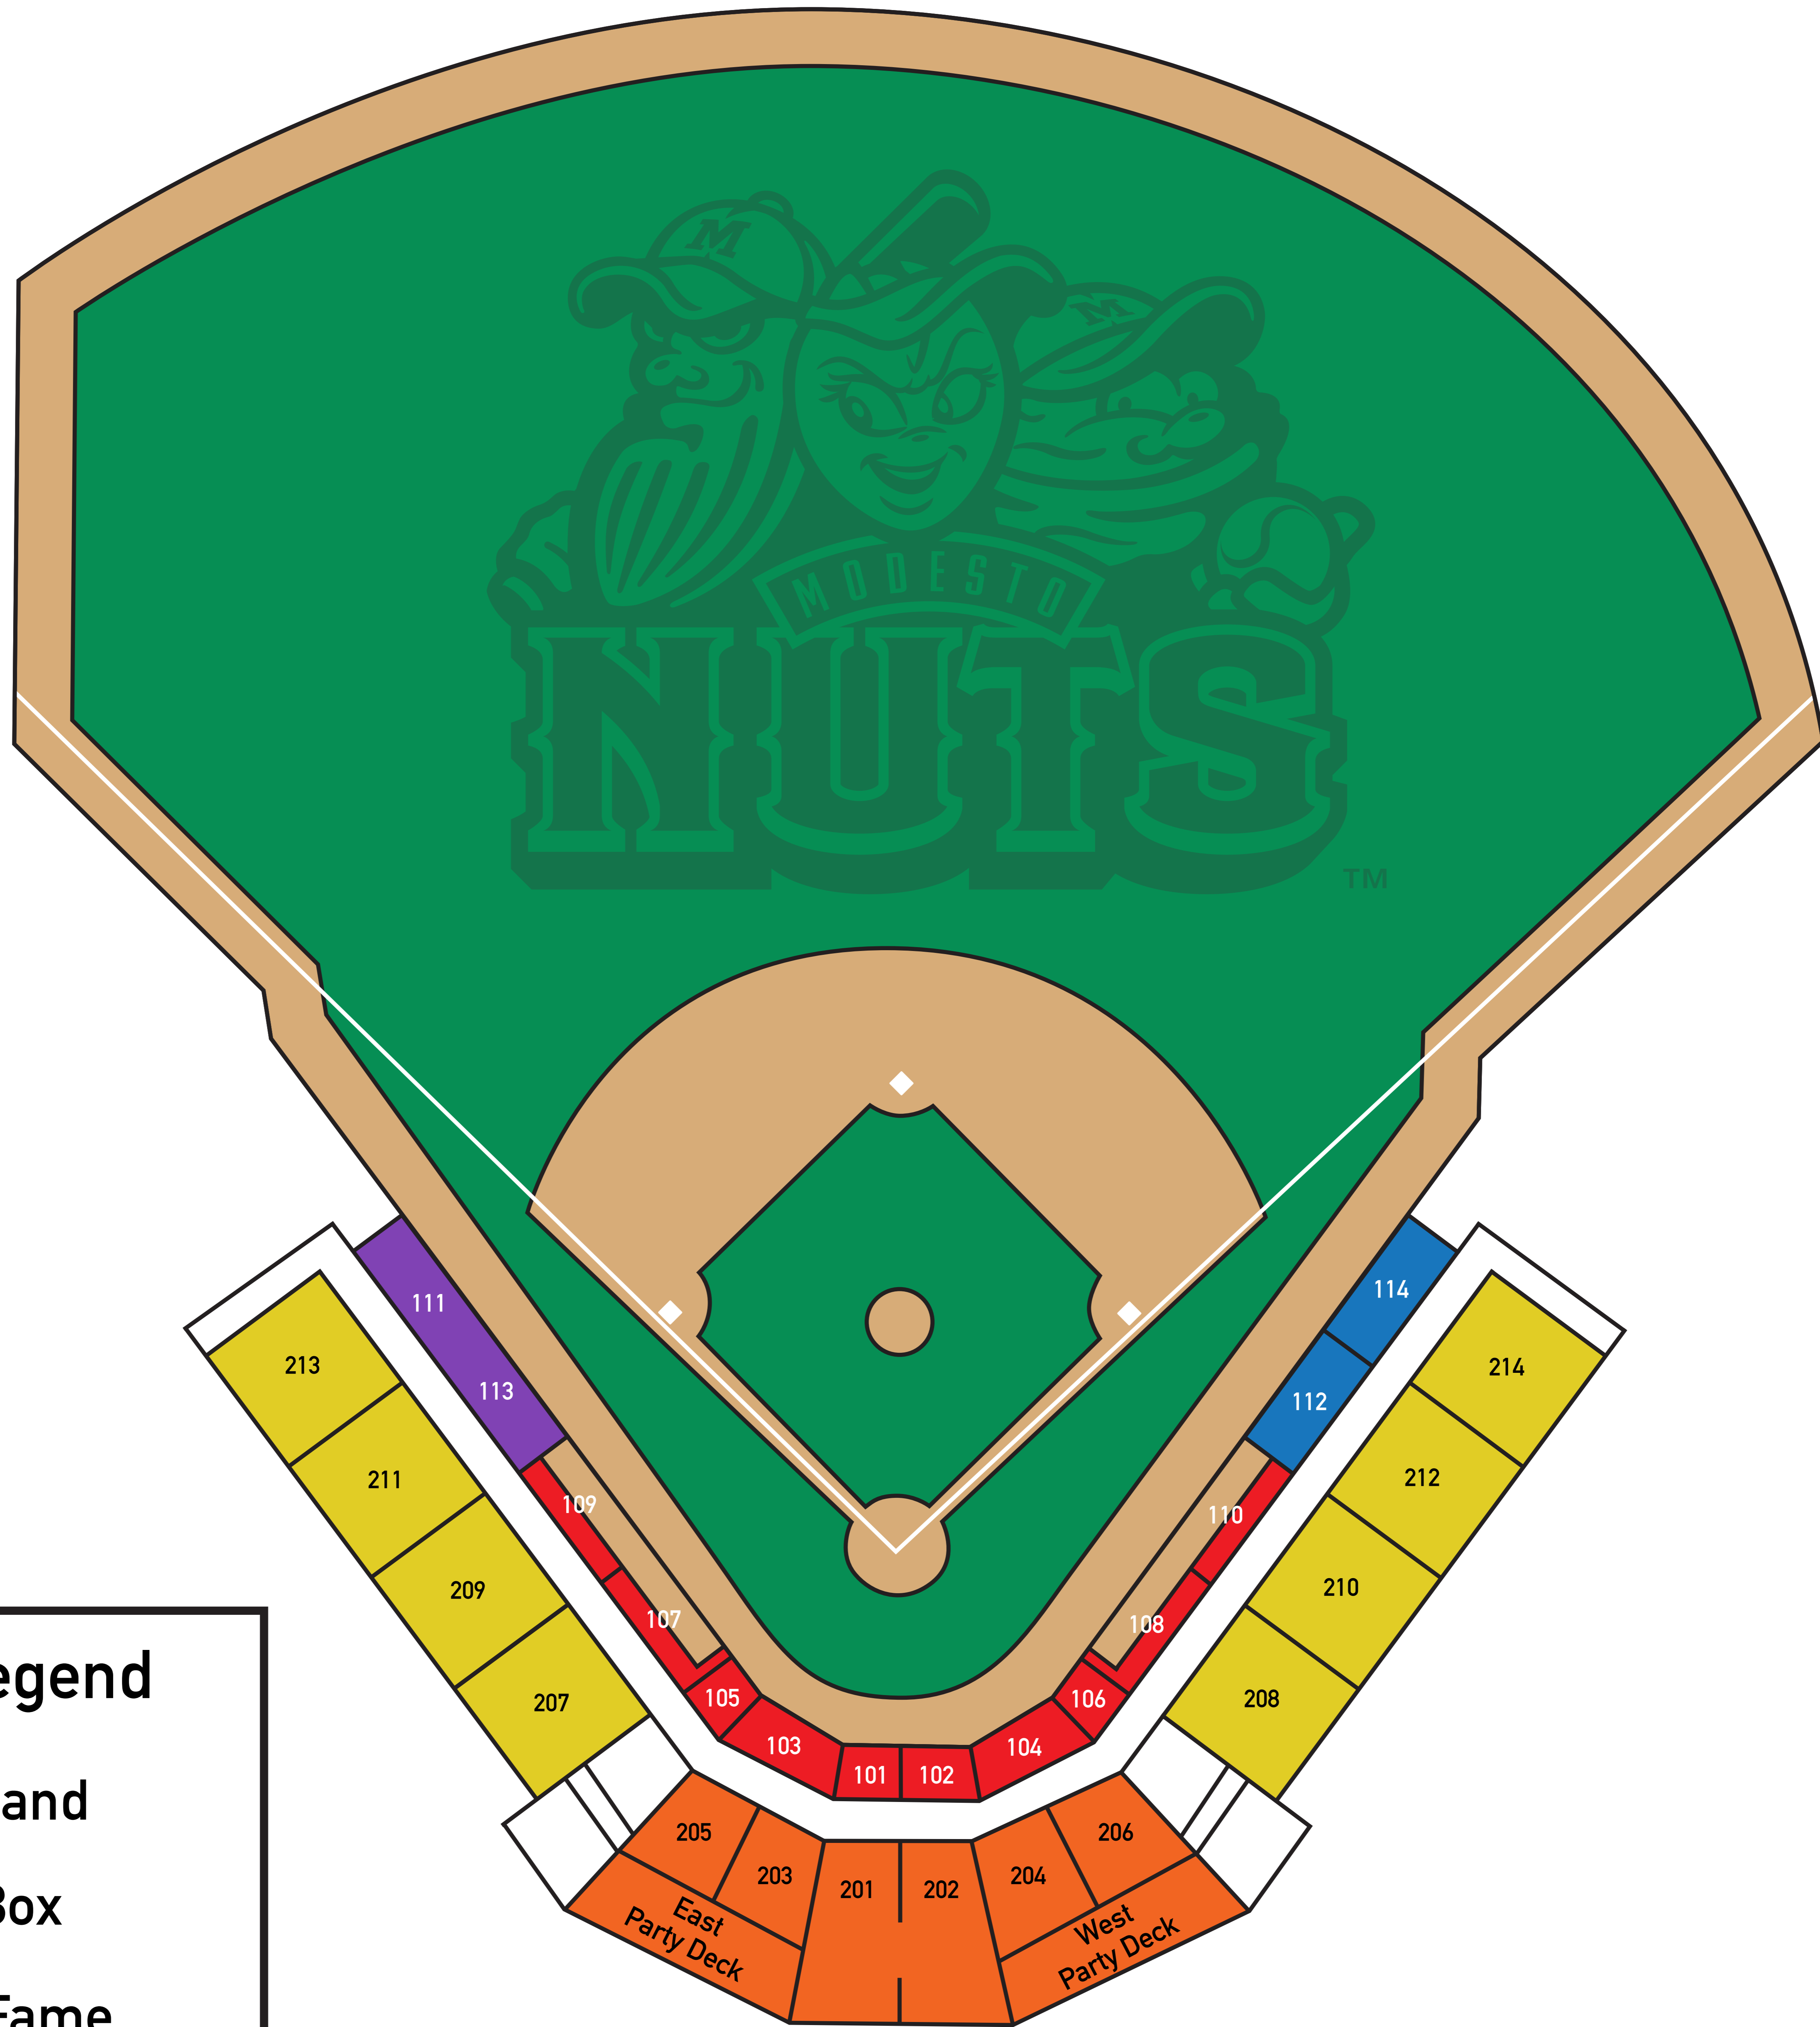

JOHN THURMAN FIELD SEATING CHART

Seating Legend

-  Grandstand
-  Upper Box
-  Hall of Fame
-  Super Box
-  Hot Corner Deck