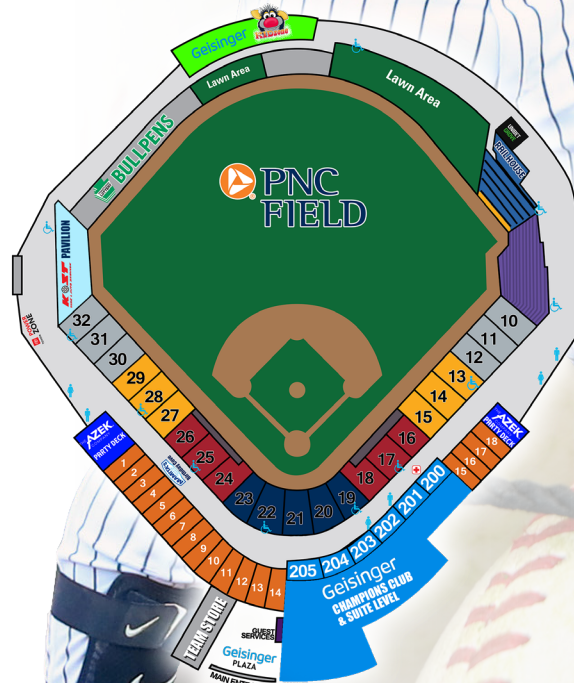

FULL SEASON PLANS

FULL SEASON PRICING

	3YR PLAN	1YR PLAN
ZONE A	\$1,050/seat	\$1,237.50/seat
ZONE B	\$975/seat	\$1,162.50/seat
ZONE C/RAILHOUSE	\$862.50/seat	\$862.50/seat

FULL SEASON - 75 GAMES

- ◆ **Meet the RailRiders** Event
For Multi-Year Plan Holders
- ◆ **Full** Ticket Exchangeability
In Accordance With Exchange Policies
- ◆ SWB RailRiders **Pre-Sale** Options
- ◆ Season Ticket **Member Gift**
- ◆ Season Ticket **Holder Membership Card**
- ◆ **10% Off** in SWB Team Store
- ◆ **10% Off** at Concession Stands
- ◆ **20% Off** Single Night Suite Rentals
Tickets Only
- ◆ **Early Entry** into Games
- ◆ **Appreciation Party** Invitation
- ◆ Purchase **Guaranteed Giveaway**
- ◆ **Interest Free** Payment Plans
- ◆ **Nameplate** on your Seat
- ◆ **Private Autograph** Session Event

TICKET ZONES*

- ZONE A**
Full & Half Season Tickets
- ZONE B**
Full, Half, Partials Season Tickets
- ZONE C**
Full, Half, Partials Season Tickets
- ZONE D**
Group Tickets
- BLEACHERS**
- RAILHOUSE**
- UNIBET GROVE**
- HOMER ZONE LAWN**
- KOST PAVILION**
- AZEK PARTY DECKS**
- GEISINGER CHAMPIONS CLUB & SUITE LEVEL**