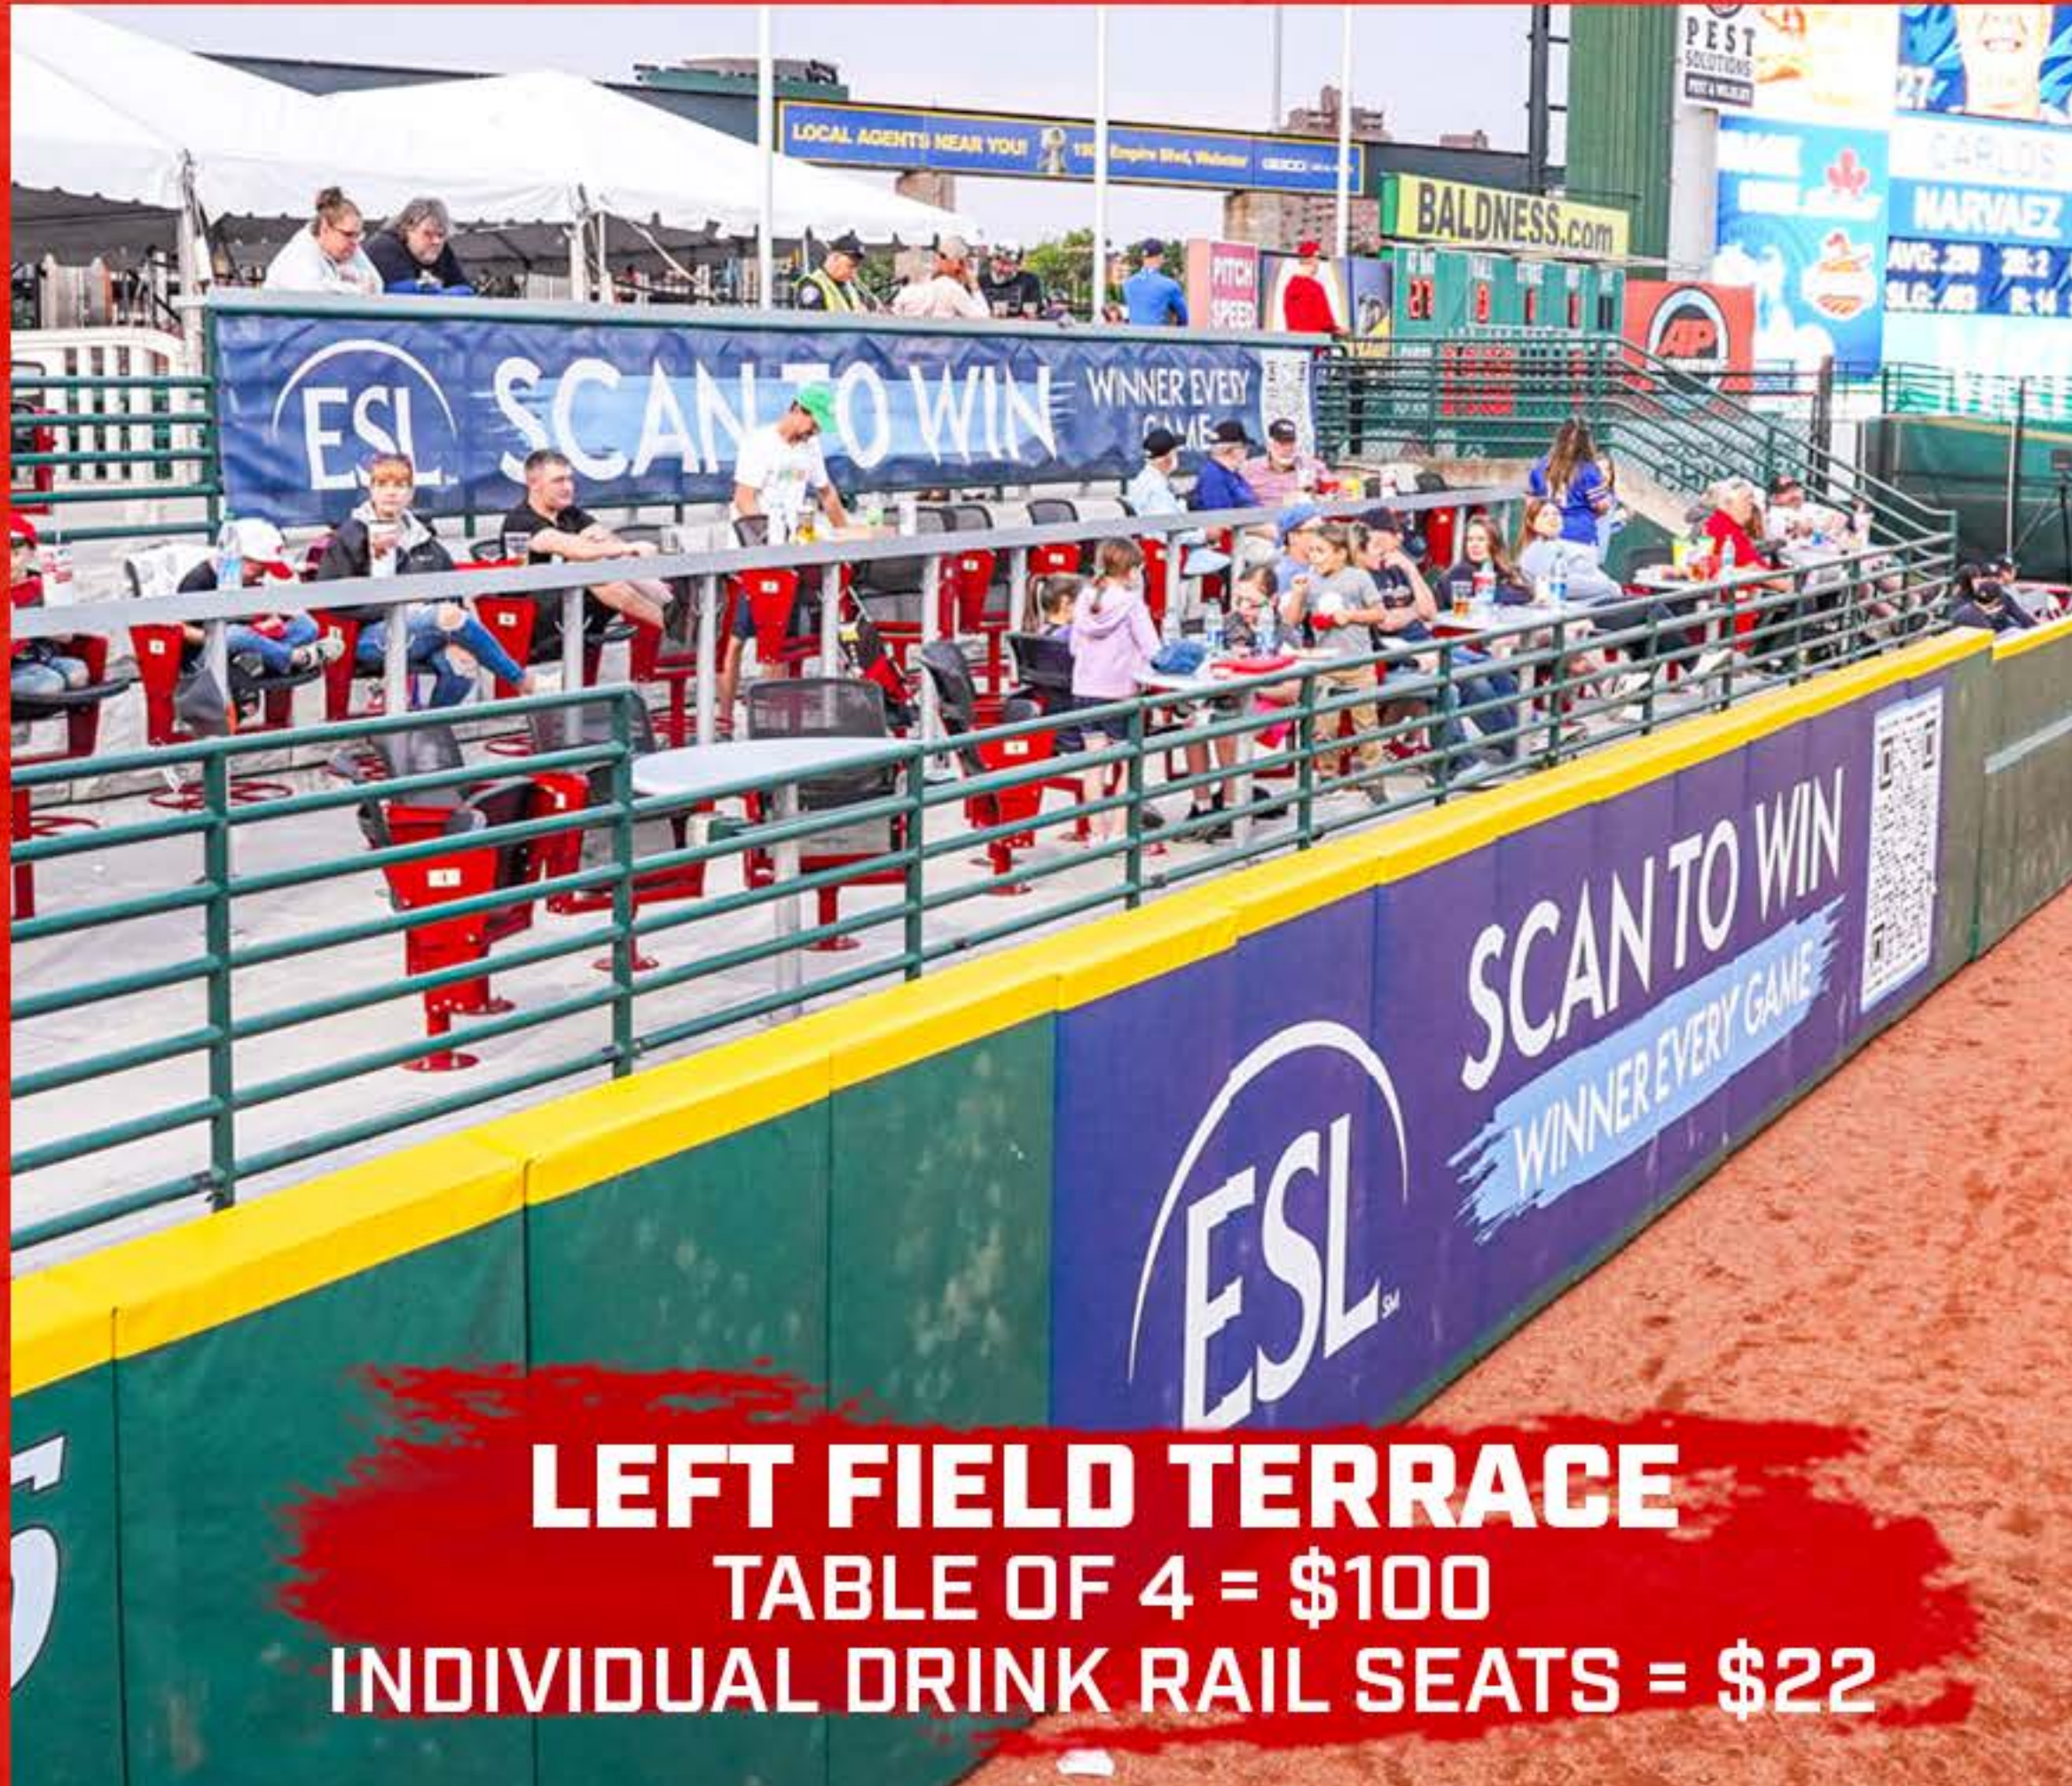

OUTFIELD SEATING

LEFT FIELD TERRACE

TABLE OF 4 = $100

INDIVIDUAL DRINK RAIL SEATS = $22