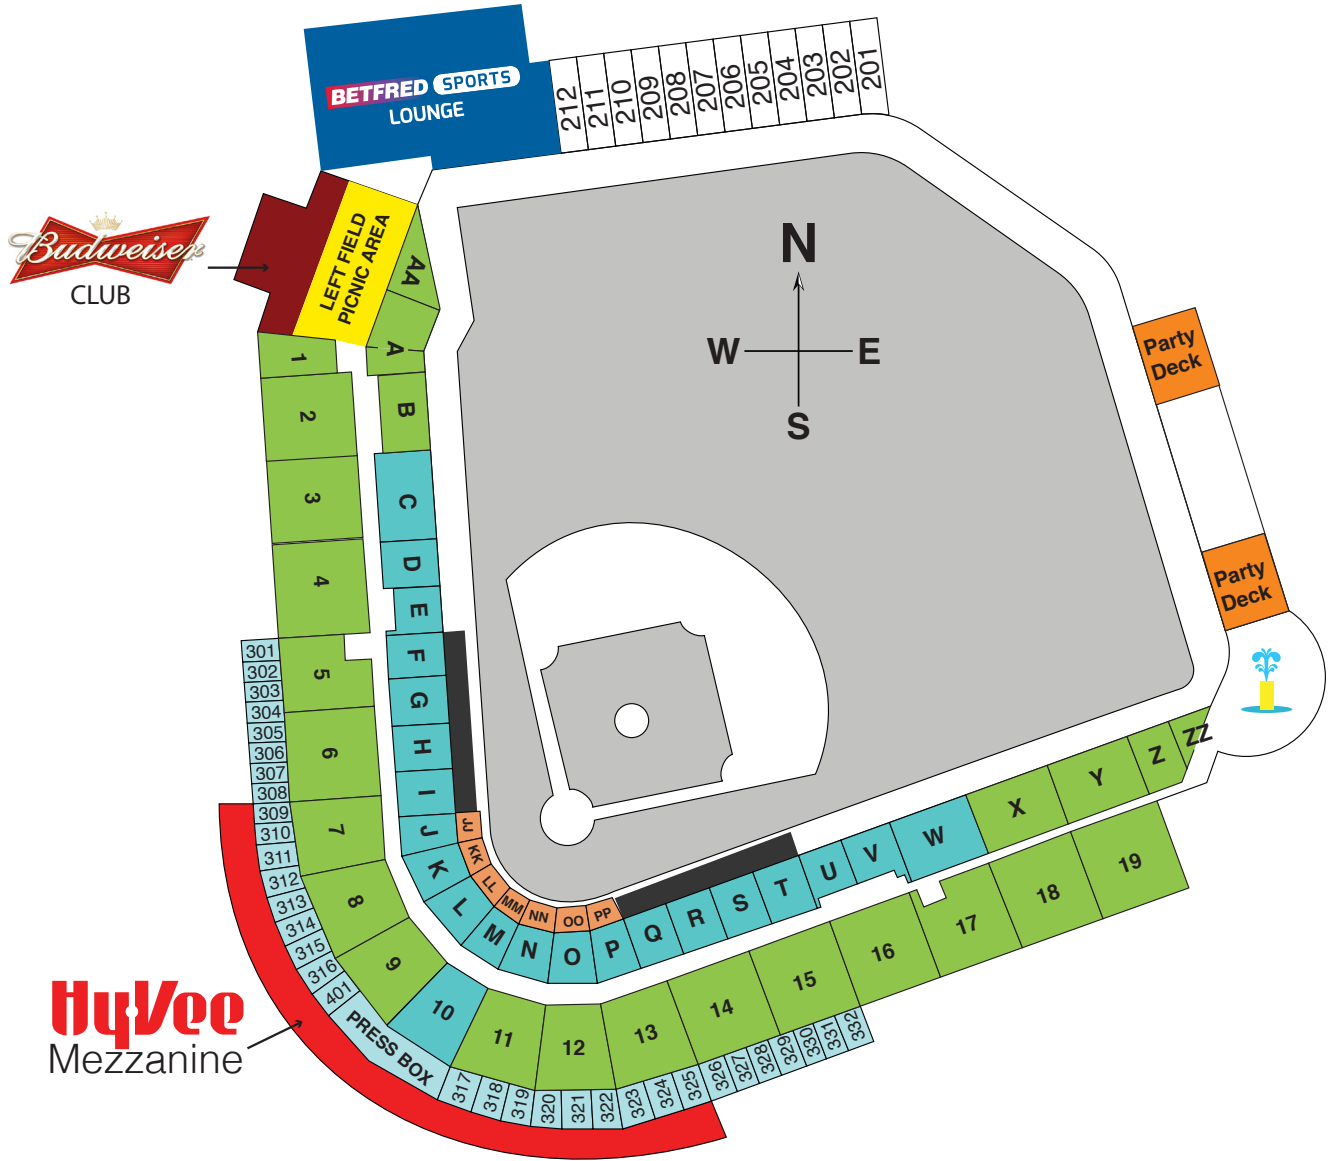

**DBH LLC, IOWA**

ONE LINE DRIVE • DES MOINES, IA 50309

Principal  
Park

-  **Betfred Sports Left Field Lounge**
-  **Budweiser Club**
-  **Hy-Vee Mezzanine**
-  **The Party Decks**
-  **Left Field Picnic Area**