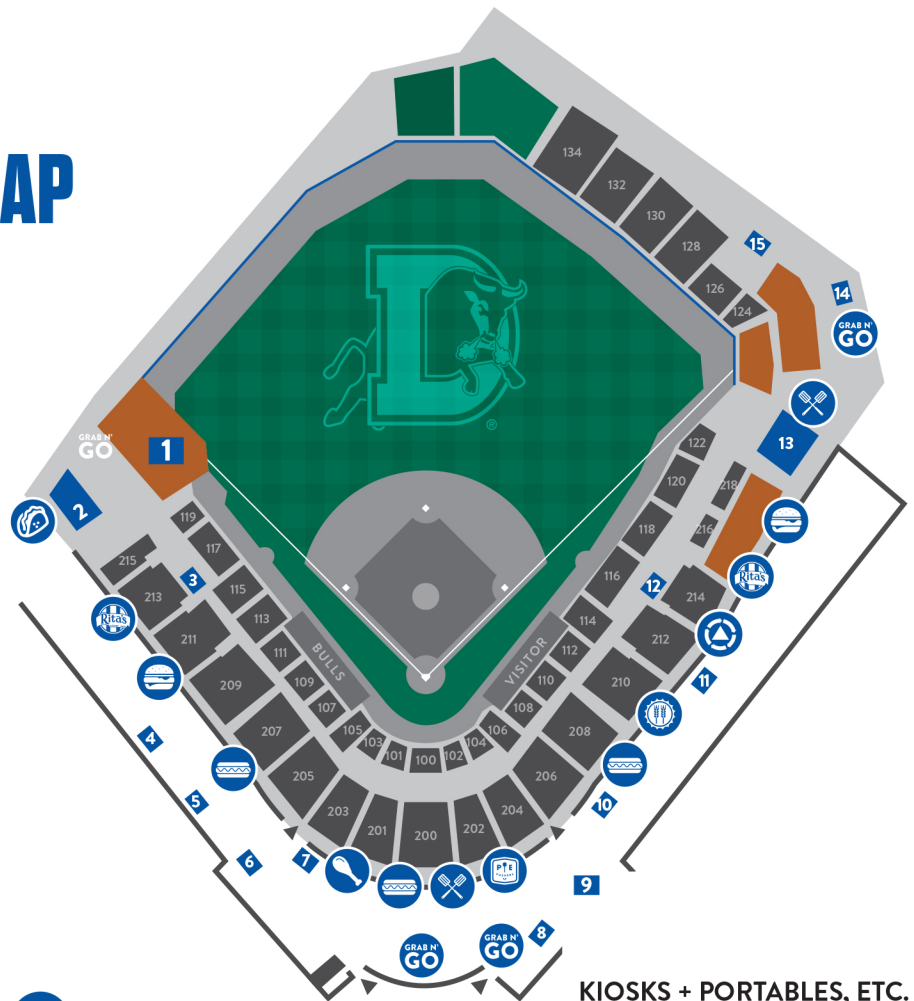

2025 DBAP CONCESSIONS MAP

DIETARY INFORMATION KEY

- GS Gluten Sensitive
- TN Contains Tree Nuts
- V Vegetarian
- VN Vegan
- ★ Local
- ☿ Liquor + Wine

WICKED WEED CRAFT BEER

- Draft Beer ★
- Assorted Package Beer ★
- Peanuts GS VN TN

RIGHT FIELD BBQ

- BBQ Sandwich ★
- BBQ Nachos GS
- Chicken Tenders w/ Fries
- Carolina Que Dog
- Sahlen's Grilled for You Jumbo Hot Dog
- French Fries V
- Popcorn GS
- Nachos GS

1ST + 3RD BASE & HOME PLATE HOT DOG

- Sahlen's Grilled for You Jumbo Hot Dog
- Sahlen's Hot Dog
- Impossible Hot Dog V
- Nachos GS
- Soft Pretzel V
- **Gluten Free Hot Dog Buns available at Home Plate*
- Hot Dog*

HOME PLATE PIE PUSHERS PIZZA

- Pizza by the Slice ★
- Whole Pizza ★
- Salads GS V

HOME PLATE BBQ

- BBQ Sandwich ★
- BBQ Platter ★
- BBQ Nachos ★
- Carolina Que Dog
- Sahlen's Grilled for You Jumbo Hot Dog
- Popcorn GS
- Nachos GS

THE TRIANGLE STAND

- Rotating Experimental Menu
- Sahlen's Grilled for You Jumbo Hot Dog
- Soft Pretzel

GRAB N' GO

Featuring a wide selection of snacks, beer, N/A beer, wine, seltzers, and ciders.

1ST + 3RD BASE BURGER

- 1/3 Pound Hamburger
- 1/3 Pound Cheeseburger
- Gluten Sensitive Vegan Burger GS VN
- Grilled Chicken Sandwich
- Chicken Tenders w/ Fries
- Sahlen's Hot Dog
- French Fries V
- Popcorn GS

1ST + 3RD BASE RITA'S

- Italian Ice
- Custard Cup/Cone
- Gelati

MEZCALITO TACO STAND ★

- Nachos
- Tacos
- ACP

HOME PLATE CHICKEN

- Fried Chicken Sandwich
- Chicken Tenders w/Fries
- Gluten Sensitive Chicken Tenders w/ Fries GS
- Fried Cauliflower w/ Fries V
- Sahlen's Hot Dog
- French Fries V

KIOSKS + PORTABLES, ETC.

1. 1 Dippin' Dots
2. 2 Margarita Bar ☿
3. 3 Sycamore Draft Beer & Bar ☿
4. 4 3rd Base Beer Stand
5. 5 Chick-Fil-A
6. 6 Rita's Italian Ice Cart
7. 7 Funnel Cakes & Cotton Candy
8. 8 Wine Bar ☿
9. 9 Sausage Grill
10. 10 Locopops
11. 11 Sausage Grill
12. 12 Fullsteam Draft Beer & Bar ☿
13. 13 Jackie's Landing & Bar ☿
14. 14 Two Roosters Ice Cream
15. 15 Red Oak Brewing & Bar ☿

ALL PERMANENT FOOD STAND LOCATIONS

- Fountain Soda
- Bottled Water
- Gatorade
- Draft Beer ★
- Potato Chips
- Peanuts GS VN TN
- Cracker Jacks GS TN
- Assorted Candy