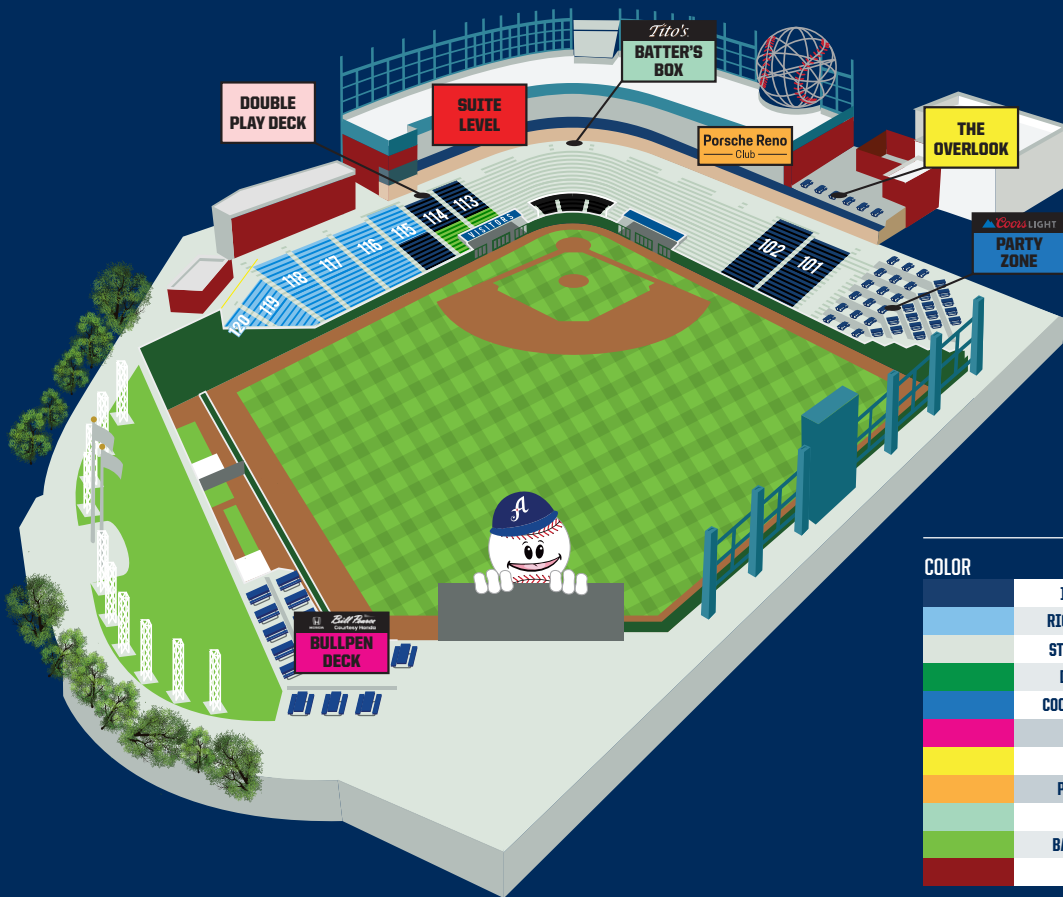

GROUP PRICING

COLOR	CATEGORY	WEEKDAY PRICE	WEEKEND PRICE
	INFIELD RESERVED	$22 / PERSON	$24 / PERSON
	RIGHT FIELD RESERVED	$16 / PERSON	$18 / PERSON
	STANDING ROOM ONLY	$12 / PERSON	$14 / PERSON
	DOUBLE PLAY DECK	$55 / PERSON	$56 / PERSON
	COORS LIGHT PARTY ZONE	$42 / ADULT | $26 / KID	$43 / ADULT | $27 / KID
	BULLPEN DECK	$42 / PERSON	$43 / PERSON
	THE OVERLOOK	$52 / ADULT | $41 / KID	$54 / ADULT | $43 / KID
	PORSCHE RENO CLUB	$78 - $88 / PERSON	$78 - $88 / PERSON
	BATTER'S BOX	$55 / PERSON	$56 / PERSON
	BASEBALL MOUNTAIN	$44 / ADULT | $26 / KID	$45 / ADULT | $27 / KID
	250 LOUNGE	$43 / ADULT | $31 / KID	$45 / ADULT | $34 / KID

20 TICKET MINIMUM