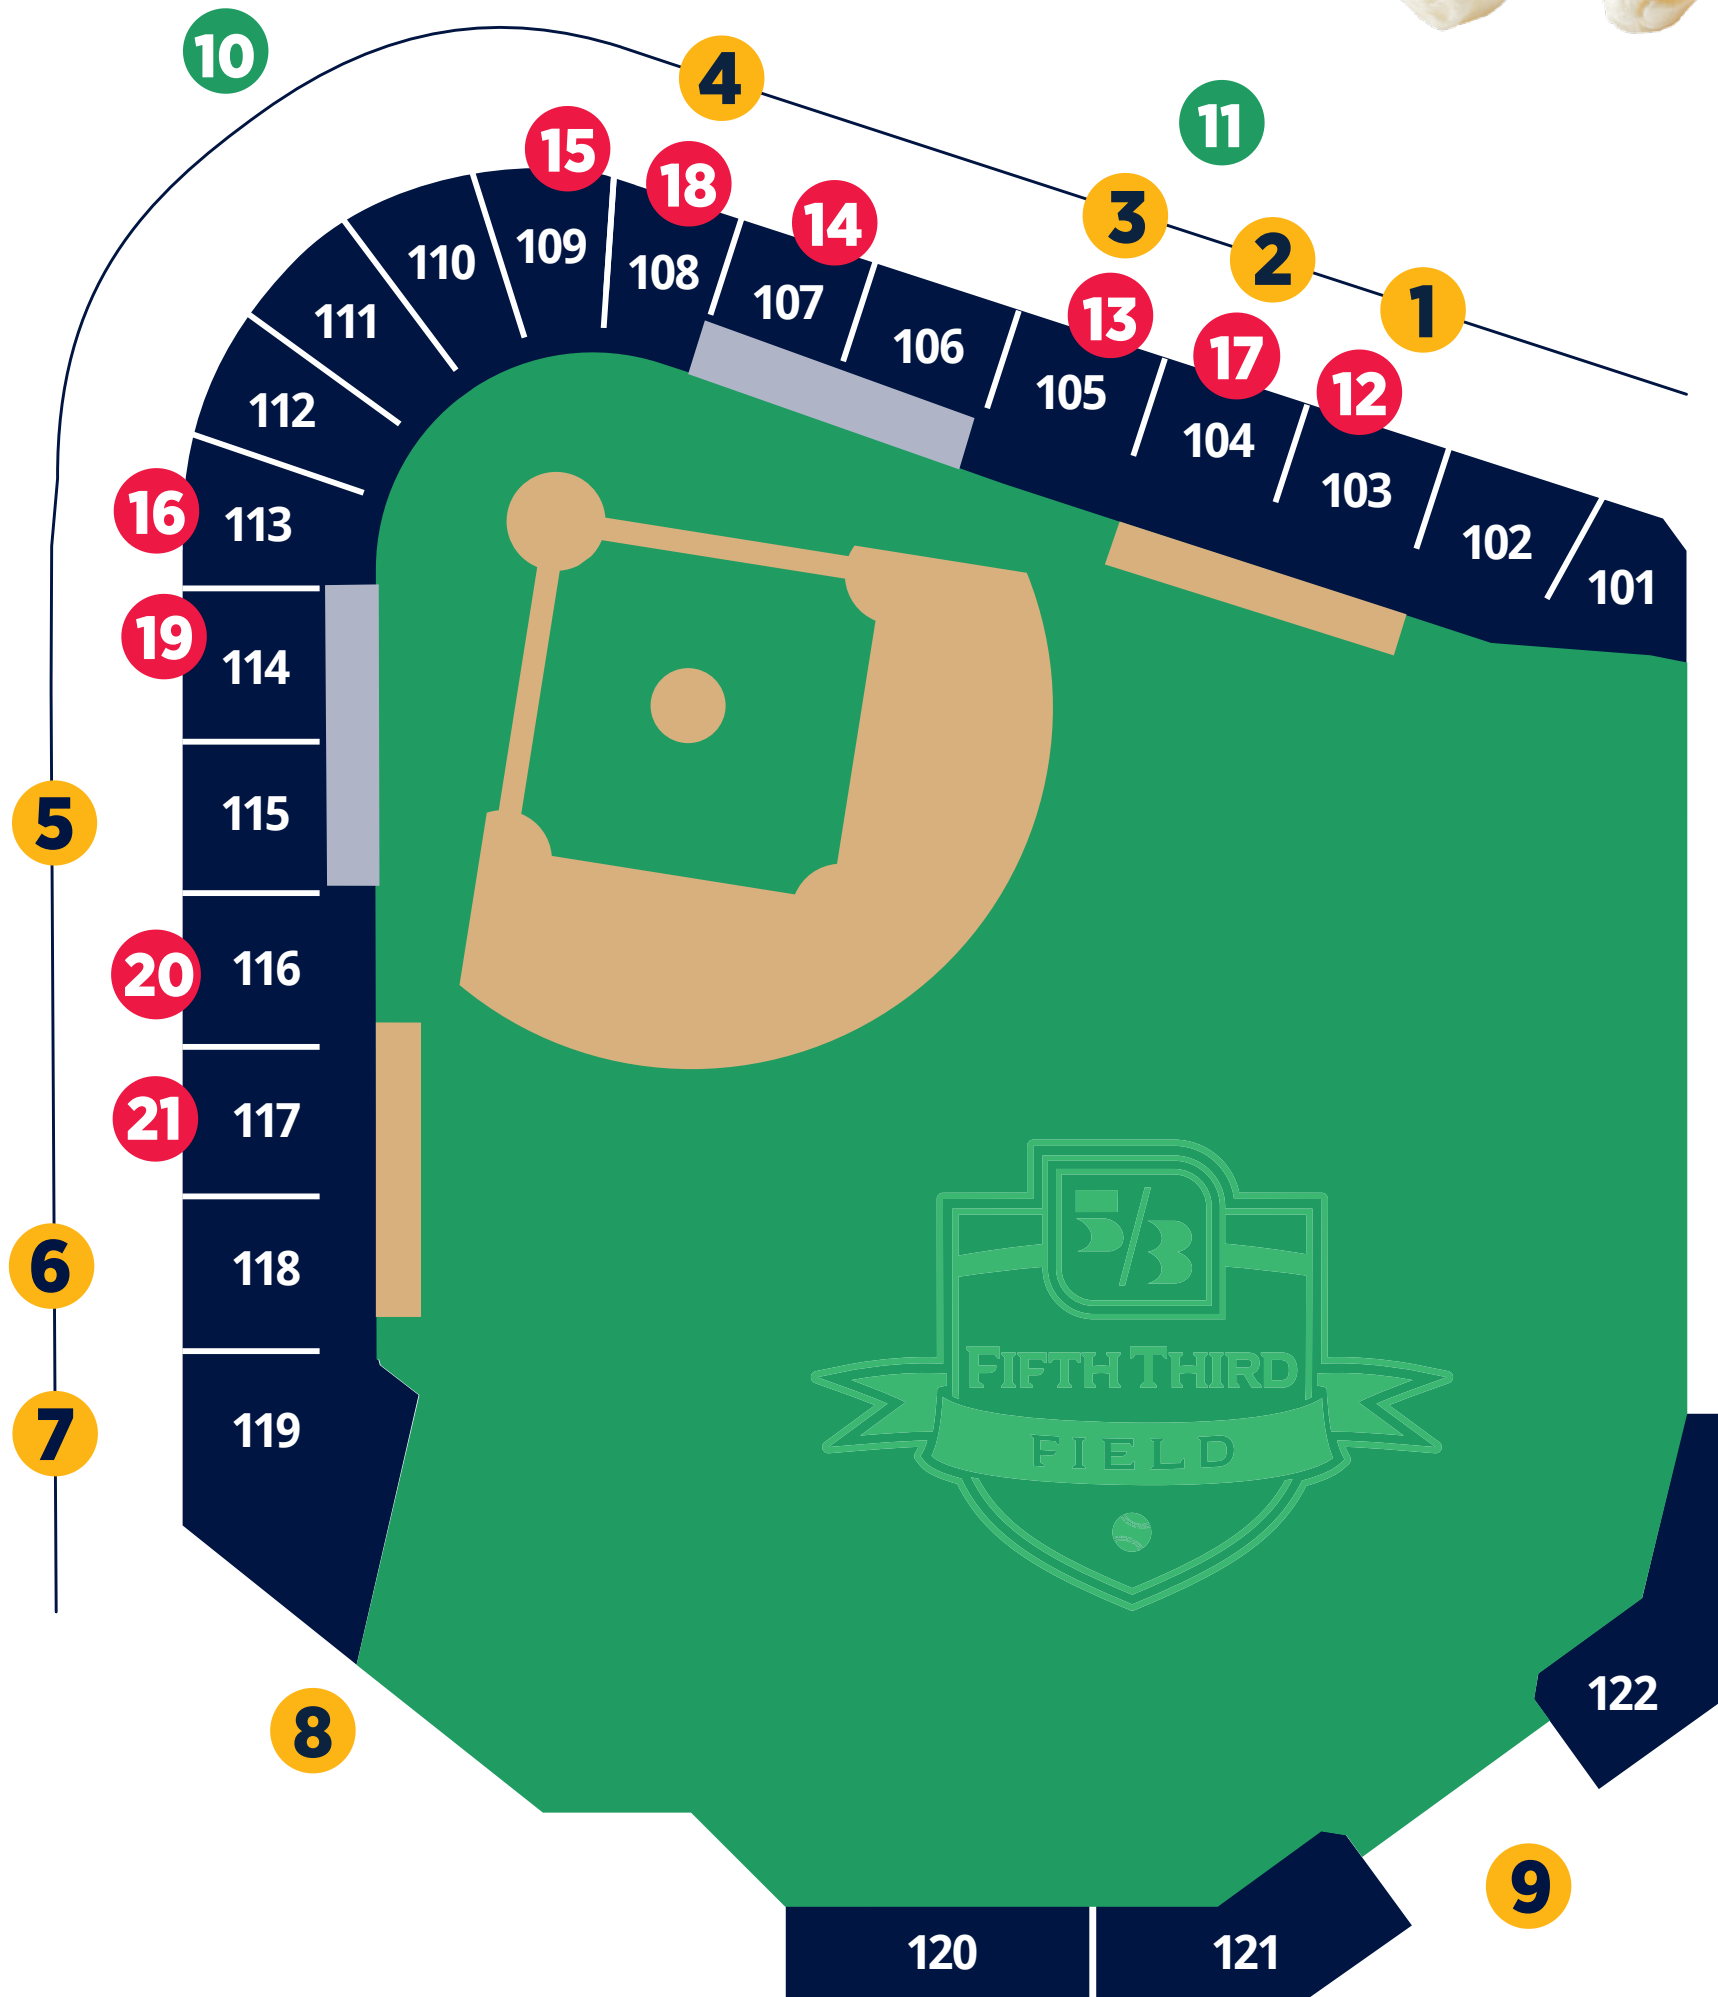

# DINING MAP

Come Early. Come Hungry.

Fleetwood's  
TAP ROOM

**1**  
Funnel Cakes  
Root Beer Float  
Sundaes  
Toft's Soft Serve  
Ice Cream

**2**  
Marco's Pizza

**3**  
All-Beef Hot Dogs  
Nachos  
Popcorn  
Johnsonville Brat  
All-Beef Hot Dog  
BachHen Burger

**4**  
Bloomin Bacon Burger  
French Fries  
Grilled Chicken  
Sandwich  
Lot-A-Cheddar Burger  
Pulled Pork

**5**  
All-Beef Hot Dogs  
Chicken Tenders  
French Fries  
Mac & Cheese  
Cheese Burgers  
Pretzel Bites  
Chicken Sandwich

**12**  
Frogtown Nachos  
Chips and Salsa  
Bottle Beer

**13**  
Bavarian Pretzels  
Bottle Beer  
Bottle Pepsi Products  
Candy  
Toft's Ice Cream  
Urban Pine Sangrias  
Snacks

**14**  
Yuengling & Craft  
Beers