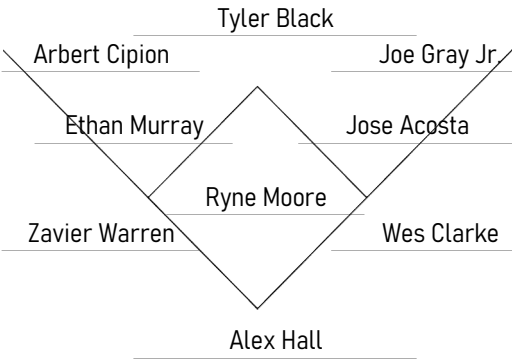

**LOONS BULLPEN**

- 3 LHP Jake Cantleberry
- 14 LHP Julian Smith
- 19 LHP Adam Scoggins
- 21 RHP Antonio Knowles
- 25 RHP Kevin Malisheski
- 27 RHP Robbie Peto
- 36 RHP Ryan Sublette
- 40 RHP Cole Percival
- 44 LHP Jeff Belge
- 45 RHP Michael Hobbs
- 46 RHP Braydon Fisher
- 51 RHP Cole Duensing
- 52 RHP Emmet Sheehan

TEAM: Great Lakes Loons (33-25)

OPPONENT: Wisconsin Timber Rattlers (34-23) Game 59

WISCONSIN TIMBER RATTLERS DEFENSE

W-L	ERA	G	GS	IP	H	R	ER	BB	K			
<b>TIMBER RATTLERS PITCHERS</b>				IP	H	R	ER	BB	K	WP	HB	HR
35 RHP Ryne Moore												