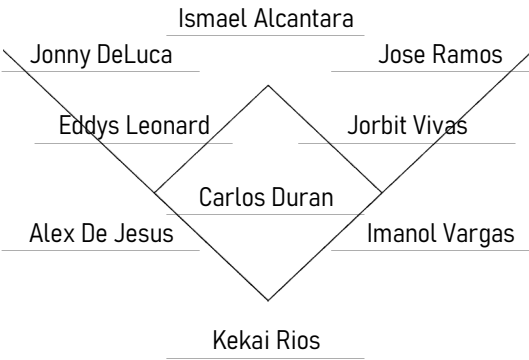

TEAM: Wisconsin Timber Rattlers (34-23)

OPPONENT: Great Lakes Loons (33-25)

Game 59

**GREAT LAKES LOONS DEFENSE**

W-L	ERA	G	GS	IP	H	R	ER	BB	K			
<b>LOONS PITCHERS</b>				IP	H	R	ER	BB	K	WP	HB	HR
50 RHP Carlos Duran												