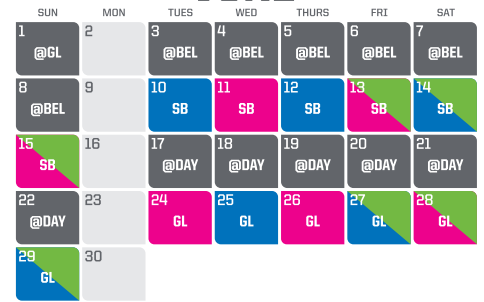

Spanning from dugout to dugout, the All-Star Seats get you right down into the action. Some All-Star Seats put you closer to the catcher than the pitcher!
 Full Season: **\$750**
 Half-Season: **\$430**

RESERVED SEATS

Located just outside the first and third base dugouts, the Reserved Seats feature seating close to the action at an affordable price.
\$660

Bring a blanket and enjoy the ballgame from either right or left field.
\$396

HALF-SEASON TICKET PLANS

APRIL

MAY

JUNE

JULY

AUGUST

SEPTEMBER

■ Grand Slam Plan ■ Weekender Plan
■ Perfect Game Plan

NUCOR ALL-STAR SEATS: \$430

2025 TINCAPS INCENTIVE PROGRAM

	FULL SEASON	HALF-SEASON	17-GAME PLAN	12-GAME PLAN
Prime events pre-purchase option	✓	✓	✓	✓
Playoff tickets option	✓	✓	✓	✓
Future game exchange policy	✓	✓	✓	✓
Special "Thank You" gift	✓	✓	✓	✓
Electronic ticketing system	✓	✓	✓	✓
Renewal rights of seat location	✓	✓		
Unused season ticket exchange for non-fireworks games	✓	✓		
On-field batting practice & picnic	✓			