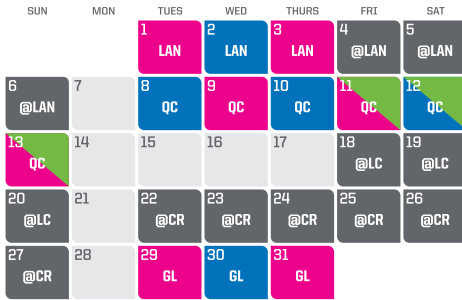

17-GAME TICKET PLANS

APRIL

SUN	MON	TUES	WED	THURS	FRI	SAT
		1	2	3	4 LAN	5 LAN
6 LAN	7	8 @DAY	9 @DAY	10 @DAY	11 @DAY	12 @DAY
13 @DAY	14	15 LC	16 LC	17 LC	18 LC	19 LC
20 LC	21	22 @LAN	23 @LAN	24 @LAN	25 @LAN	26 @LAN
27 @LAN	28	29 DAY	30 DAY			

RESERVED SEATS

Located just outside the first and third base dugouts, the Reserved Seats feature seating close to the action at an affordable price.
\$660

Bring a blanket and enjoy the ballgame from either right or left field.
\$396

HALF-SEASON TICKET PLANS

APRIL

MAY

JUNE

JULY

AUGUST

SEPTEMBER

■ Grand Slam Plan ■ Weekender Plan
■ Perfect Game Plan

NUCOR ALL-STAR SEATS: \$430

2025 TINCAPS INCENTIVE PROGRAM

	FULL SEASON	HALF-SEASON	17-GAME PLAN	12-GAME PLAN
Prime events pre-purchase option	✓	✓	✓	✓
Playoff tickets option	✓	✓	✓	✓
Future game exchange policy	✓	✓	✓	✓
Special "Thank You" gift	✓	✓	✓	✓
Electronic ticketing system	✓	✓	✓	✓
Renewal rights of seat location	✓	✓		
Unused season ticket exchange for non-fireworks games	✓	✓		
On-field batting practice & picnic	✓			