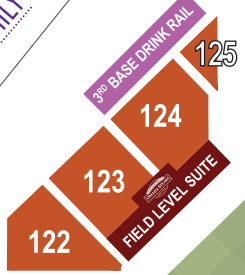

BIG TOP TENT

GATE 2

ROYAL TREASURES

ADMIN OFFICES

LDM SUITE, PRESS, & STORM TRACKER ENTRY

TICKET OFFICE & WILL CALL

GATE 1

STORM TEAM STORE

SARPY COUNTY TOURISM

BALLPARK WAY PICNIC AREA