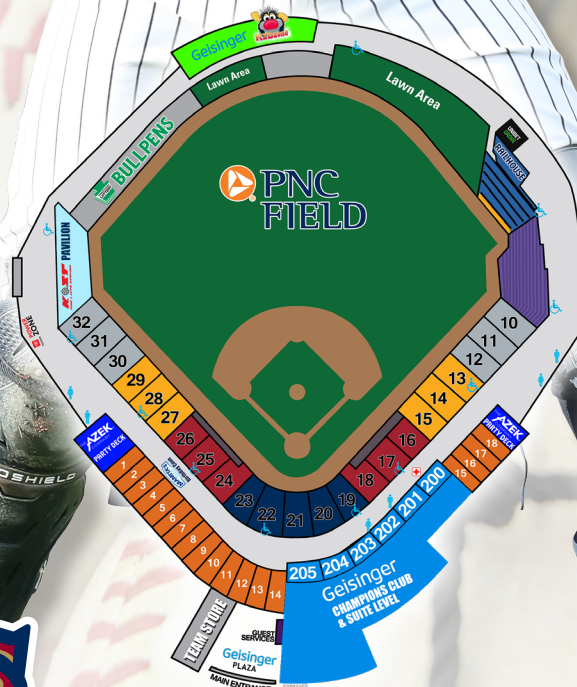

PARTIAL SEASON PLANS

PARTIAL SEASON PRICING

1YR PLAN

ZONE B	\$279/seat
ZONE C	\$207/seat

With a Partial Season Ticket Package, you receive special season ticket holder benefits!

PARTIAL SEASON - 18 GAMES

- ◆ Full Ticket Exchangeability
In accordance with exchange policies
- ◆ SWB RailRiders **Pre-Sale** Options
- ◆ Season Ticket **Member Gift**
- ◆ Season Ticket **Holder Membership Card**
- ◆ **10% Off** in SWB Team Store
- ◆ **10% Off** at Concession Stands
- ◆ **Early Entry** into Games
- ◆ **Appreciation Party** Invitation
- ◆ **Purchase Guaranteed Giveaway**
- ◆ **Interest Free** Payment Plans

TICKET ZONES*

- ZONE A**
Full & Half Season Tickets
- ZONE B**
Full, Half, Partials Season Tickets
- ZONE C**
Full, Half, Partials Season Tickets
- ZONE D**
Group Tickets
- BLEACHERS**
- RAILHOUSE**
- UNIBET GROVE**
- HOMER ZONE LAWN**
- KOST PAVILION**
- AZEK PARTY DECKS**
- GEISINGER CHAMPIONS CLUB & SUITE LEVEL**