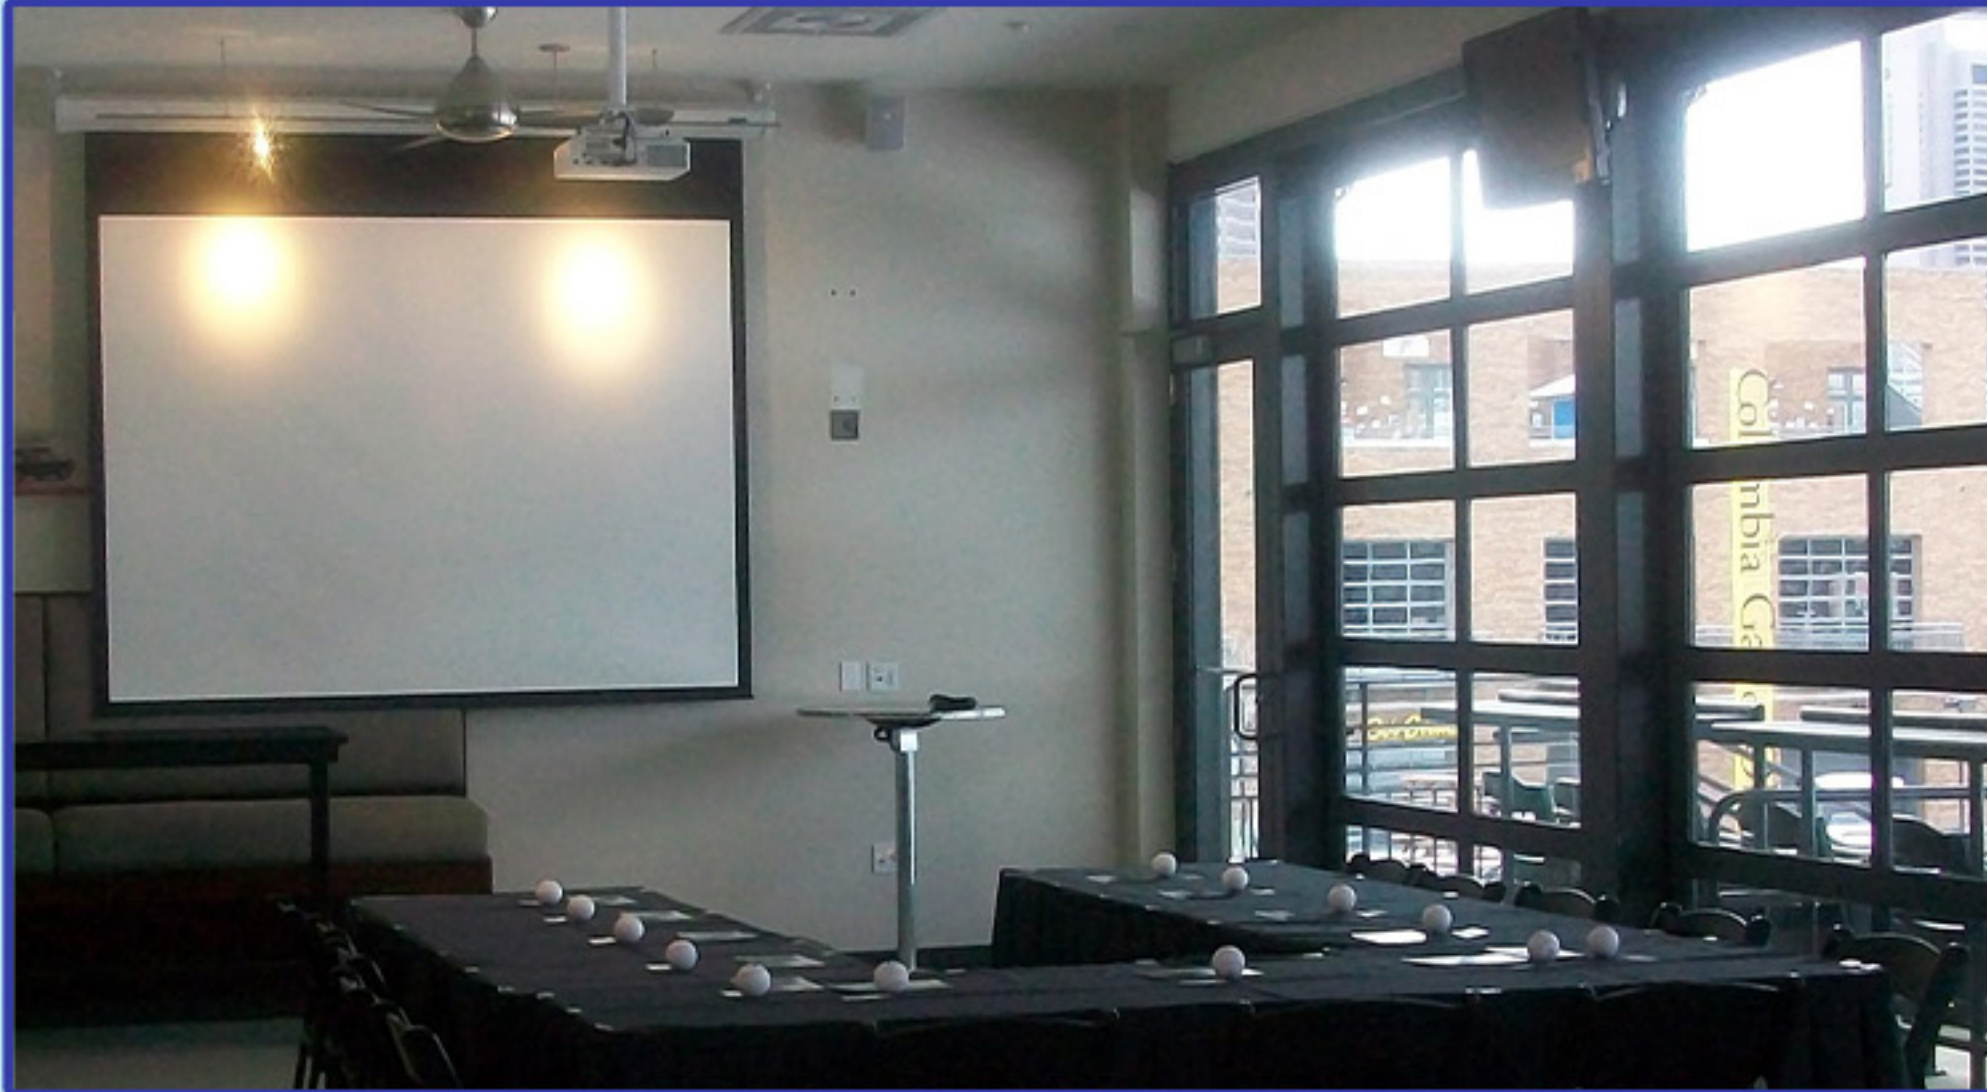

HOST YOUR SPECIAL EVENTS AT HUNTINGTON PARK

TANKSKY.COM - BULLPEN SUITE

- LOCATED ON THE CLUB LEVEL ALONG THE 3RD BASE LINE
- FEATURES TELEVISIONS/PROJECTOR/PROJECTION SCREEN

BEST SUITED FOR
SMALL STRATEGY / BUSINESS MEETINGS

BEST SUITED FOR
SOCIAL EVENTS, WEDDING RECEPTIONS,
LARGE DINNERS, & COCKTAIL RECEPTIONS

CAPACITY
500 GUESTS - COCKTAIL
300 GUESTS - SEATED

RIGHT FIELD PLAZA

- LOCATED ON THE CONCOURSE ALONG THE 1ST BASE LINE
- COVERED PARTY AREA WITH STAGE AND EASY ACCESS TO THE FIELD

BEST SUITED FOR
RECEPTIONS, TRADE SHOWS, SOCIAL
EVENTS, LARGE DINNERS, COCKTAIL HOURS

CAPACITY
900+ GUESTS - COCKTAIL
200 GUESTS - SEATED

PEPSI PARTY DECK

- LOCATED ON THE CLUB LEVEL ABOVE THE RIGHT FIELD PLAZA

BEST SUITED FOR
ADDITIONAL SPACE/SEATING FOR
EVENTS ON THE PLAZA

CAPACITY
50-100 GUESTS

LEFT FIELD HALL OF FAME

- LOCATED ON THE 2ND FLOOR OF THE LEFT FIELD BUILDING OVERLOOKING THE FIELD
- THIS AREA IS AVAILABLE ALL YEAR AND IS TEMPERATURE CONTROLLED
- FEATURES TELEVISIONS, PROJECTOR, PROJECTION SCREENS, AND HANDHELD MICROPHONE