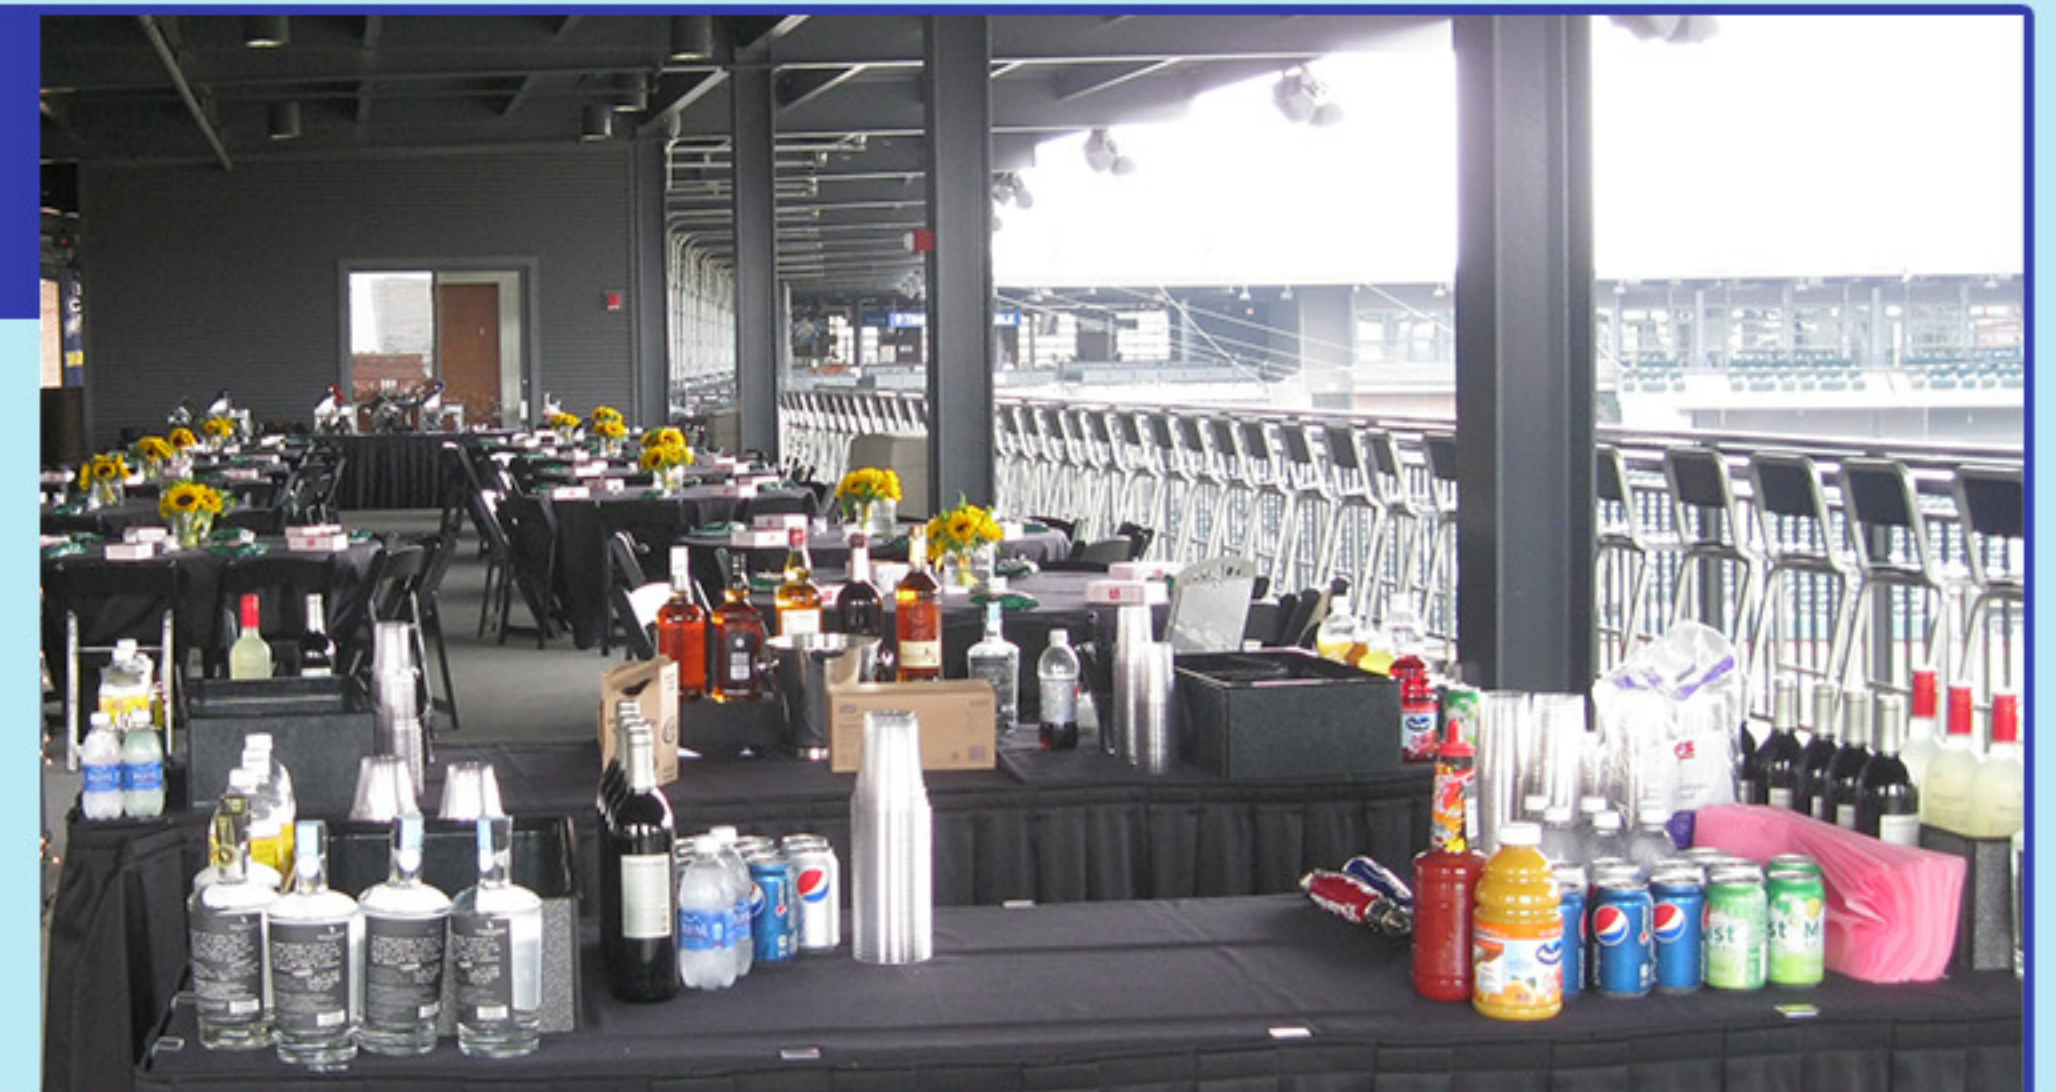

BEST SUITED FOR
SOCIAL EVENTS, WEDDING RECEPTIONS,
LARGE DINNERS, & COCKTAIL RECEPTIONS

CAPACITY
500 GUESTS - COCKTAIL
300 GUESTS - SEATED

RIGHT FIELD PLAZA

- LOCATED ON THE CONCOURSE ALONG THE 1ST BASE LINE
- COVERED PARTY AREA WITH STAGE AND EASY ACCESS TO THE FIELD

BEST SUITED FOR
RECEPTIONS, TRADE SHOWS, SOCIAL
EVENTS, LARGE DINNERS, COCKTAIL HOURS

CAPACITY
900+ GUESTS - COCKTAIL
200 GUESTS - SEATED

PEPSI PARTY DECK

- LOCATED ON THE CLUB LEVEL ABOVE THE RIGHT FIELD PLAZA

BEST SUITED FOR
ADDITIONAL SPACE/SEATING FOR
EVENTS ON THE PLAZA

CAPACITY
50-100 GUESTS

LEFT FIELD HALL OF FAME

- LOCATED ON THE 2ND FLOOR OF THE LEFT FIELD BUILDING OVERLOOKING THE FIELD
- THIS AREA IS AVAILABLE ALL YEAR AND IS TEMPERATURE CONTROLLED
- FEATURES TELEVISIONS, PROJECTOR, PROJECTION SCREENS, AND HANDHELD MICROPHONE

BEST SUITED FOR
MEETINGS, SOCIAL EVENTS, REHEARSAL
DINNERS, COCKTAIL RECEPTIONS

CAPACITY
250+ GUESTS - COCKTAIL
100 GUESTS - SEATED

TRANSFORM THE ORDINARY EVENT INTO AN EXTRAORDINARY EVENT!

www.clippersbaseball.com