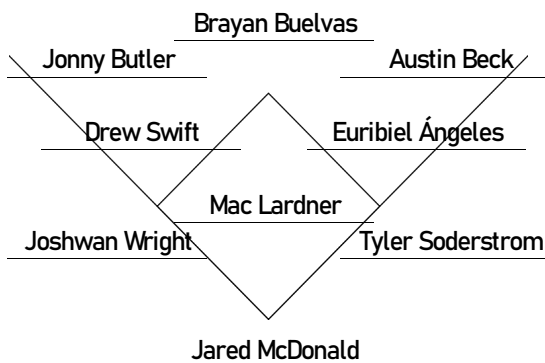

LOONS BULLPEN

- 3 LHP Jake Cantleberry
- 14 LHP Julian Smith
- 21 RHP Antonio Knowles
- 25 RHP Kevin Malisheski
- 27 RHP Robbie Peto
- 28 RHP Kyle Hurt
- 36 RHP Ryan Sublette
- 41 LHP Jose Hernandez
- 44 RHP Carlos Alejo
- 45 RHP Michael Hobbs
- 46 RHP Braydon Fisher
- 50 LHP Adam Scoggins
- 51 RHP Cole Duensing

TEAM: Great Lakes Loons (21-15)

OPPONENT: Lansing Lugnuts (15-21)

Game 37

LANSING LUGNUTS DEFENSE

| W-L | ERA | G | GS | IP | H | R | ER | BB | K | | | | |
|--------------------|-----|---|----|----|---|---|----|----|---|----|----|----|--|
| LUGNUTS PITCHERS | | | | IP | H | R | ER | BB | K | WP | HB | HR | |
| 22 RHP Mac Lardner | | | | | | | | | | | | | |
| | | | | | | | | | | | | | |
| | | | | | | | | | | | | | |
| | | | | | | | | | | | | | |