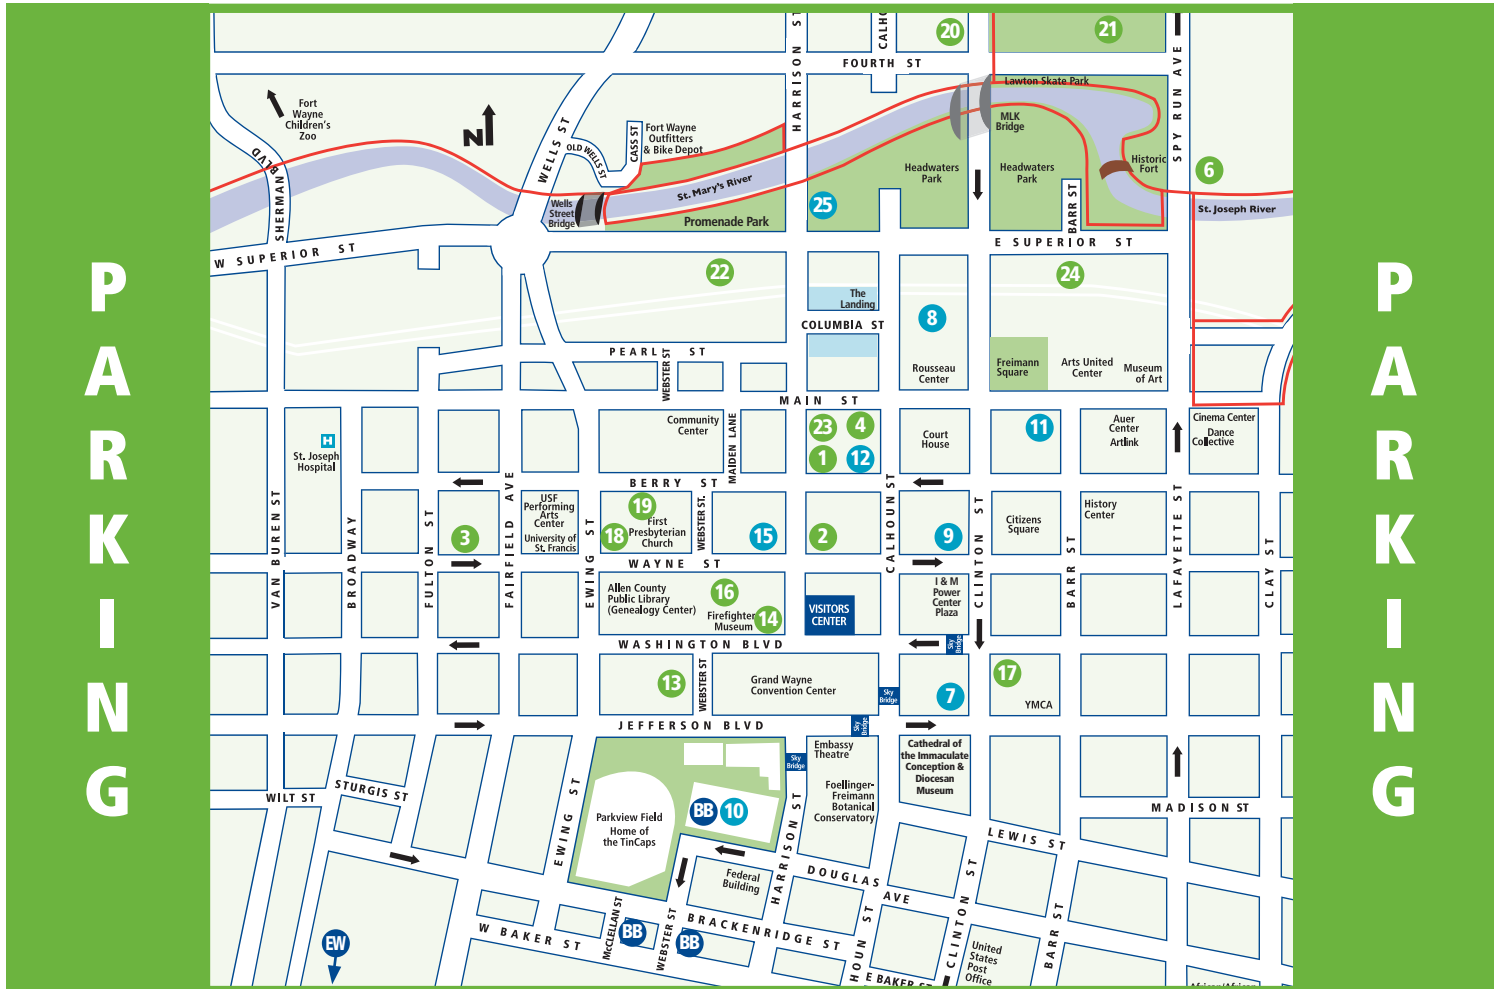

# Downtown Public Parking

VisitFortWayne.com/Parking

● = Parking Lot ● = Parking Garage — = Rivergreenway Trails

Location	1/2 Hour	1 Hour	Ea. Addl. Hr.	Daily Max	Hours
1 120 W. Berry St. - PNC Bank	\$1.00	\$2.00	\$1.00	\$8.00 / \$2.00 weekends / \$5.00 events	Mon. - Fri. 7:30 am - 6:30 pm
2 132 W. Wayne St.	\$1.00	\$2.00	\$1.00	\$8.00 / \$2.00 weekends / \$5.00 events	Mon. - Fri. 7 am - 5:30 pm
3 520 W. Wayne St. - Trinity English Lutheran				\$4.00 / \$5.00 events	Drop Box
4 720 S. Calhoun St. - PNC Bank	\$1.00	\$2.00	\$1.00	\$8.00 / \$2.00 weekends / \$5.00 events	Mon. - Fri. 7 am - 5:30 pm
6 Spy Run Avenue, across from Old Fort	Free	Free	Free	Special Events TBD	24 hr.
7 100 E. Washington Blvd. - Civic Garage	\$1.00	\$2.00	\$1.00	\$8.00 / \$5.00 events	24 hr. automated
8 515 S. Calhoun St. - Plaza Garage	\$1.00	\$2.00	\$1.00	\$7.00 / \$5.00 events	24 hr. automated
9 828 S. Clinton St. - Town Center		\$1.00	\$1.00	\$7.00	24 hr. automated
10 1210 Harrison St. - Harrison Square	\$1.00	\$2.00	\$1.00	\$8.00 / \$5.00 events	24 hr. automated
11 200 E. Main St. - First Source Garage	\$1.00	\$1.75	\$1.00	\$7.00 / \$5.00 events	24 hr. automated
12 110 W. Berry St. - PNC Building	\$1.00	\$2.00	\$0.50	\$7.00	24 hr. automated
13 1014 Webster St. - Library (library visitors only)		\$1.00	\$1.00	\$7.00	24 hr. automated, credit card only
14 926 S. Harrison St. - Library		\$1.00	\$1.00	\$7.00	24 hr. automated, credit card only
15 220 W. Wayne St. - Skyline Garage	\$1.00	\$2.00	\$1.00	\$8.00 / \$5.00 events	24 hr. automated
16 219 W. Wayne St. - Library Surface Lot		\$1.00	\$1.00	\$7.00	24 hr. automated
17 210 E. Washington Blvd. - Masonic Temple				\$8.00 / \$5.00 events	Drop Box
18 346 W. Wayne St. - First Presbyterian Church	\$1.00	\$2.00	\$1.00	\$4 / \$2 nights & weekends / \$5 events	9 am - 3 pm, cash only
19 335 W. Berry St. - First Presbyterian Church	\$1.00	\$2.00	\$1.00	\$2.00 nights & weekends / \$5.00 events	9 am - 3 pm, cash only
20 4th St. & Clinton - North River Lot	Free	Free	Free	Special Events TBD	24 hr.
21 4th St. between Clinton & Spy Run	Free	Free	Free	Special Events TBD	24 hr.
22 301 W. Superior - Promenade Park				\$5 for first 4 hours, \$8 for 5-8 hours, free nights & weekends	Mon. - Fri. 7 am - 5 pm
23 123 W. Main St.	\$1.00	\$2.00	\$1.00	\$8 / \$2 nights & weekends / \$5 events	Mon. - Fri. 7 am - 5:30 pm, cash only
24 Superior & Barr					Open to public evenings & weekends
25 Riverfront at Promenade Park	\$1.00	\$2.00	\$1.00	\$8.00 / \$5.00 events	24 hr. automated, credit card only
BB Baseball Parking - \$5.00					
EW Electric Works	Free	Free	After 2 hrs., \$1/hr.	\$12	24 hr. automated, credit card only