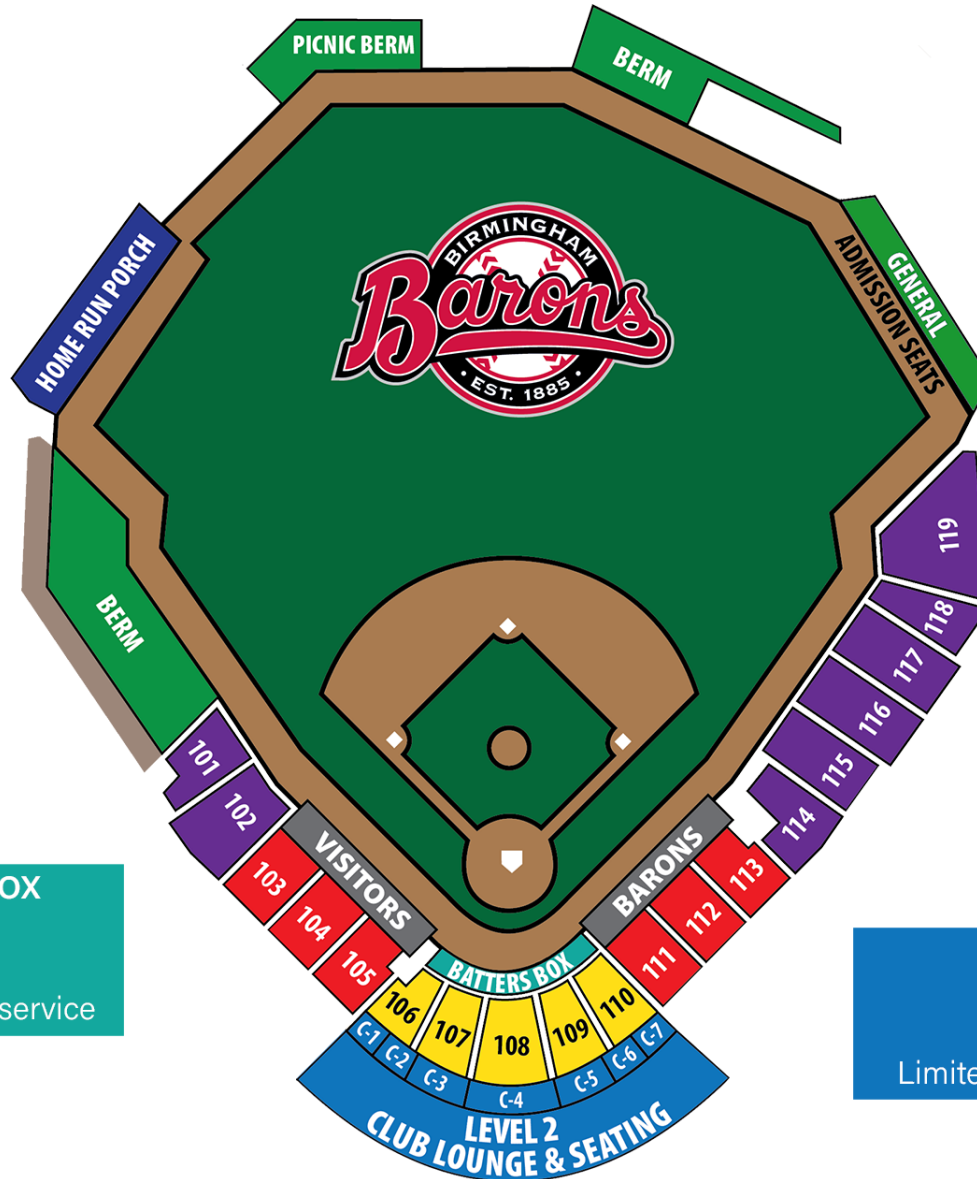

REGIONS FIELD

FIELD RESERVED

\$650

1 Year

SEC 106-110

BASELINE BOX

\$550

1 Year

SEC 101-102 & 114-119

DUGOUT PREMIUM

\$750

1 Year

SEC 103-105, 111-113

MERRILL LYNCH BATTER'S BOX

\$975

1 Year

Behind home plate | Includes wait service

CLUB LOUNGE

\$1600

3 Years

Limited Availability | Includes wait service