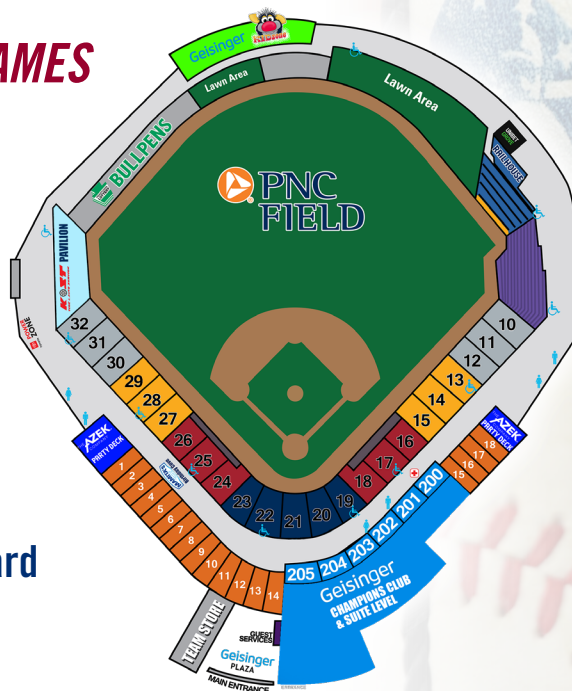

PREMIUM TICKET MEMBERSHIPS

PREMIUM MEMBERSHIP - 75 GAMES

- ◆ **Meet the RailRiders** Event
For Multi-Year Plan Holders
- ◆ **Full Ticket Exchangeability**
In Accordance with Exchange Policies
- ◆ **Personalized Seating Location**
- ◆ **VIP Experiences & Events**
- ◆ **Private Club Amenities**
- ◆ **Premium Grade Gift**
- ◆ Season Ticket **Holder Membership Card**
- ◆ **15% Off** in the SWB Team Store
- ◆ **15% Off** at Concessions Stands
- ◆ **Early Entry** into Games
- ◆ **Private Autograph Session** Event
- ◆ **Complimentary Soft Drinks**
Geisinger Champions Club Only
- ◆ **All Regular Season** Ticket Member Benefits

TICKET ZONES*

- ZONE A**
Full & Half Season Tickets
- ZONE B**
Full, Half, Partial Season Tickets
- ZONE C**
Full, Half, Partial Season Tickets
- ZONE D**
Group Tickets
- BLEACHERS**
- RAILHOUSE**
- UNIBET GROVE**
- HOMER ZONE LAWN**
- KOST PAVILION**
- AZEK PARTY DECKS**
- GEISINGER CHAMPIONS CLUB & SUITE LEVEL**

CLUB SEATING

75 GAMES

1 YEAR PLAN	\$1,800/seat
3 YEAR PLAN	\$1,476/seat
5 YEAR PLAN	\$1,404/seat

4-TOPP TABLE *Incl. 4 seats for all 75 games*

3 YEAR PLAN	\$7,416
5 YEAR PLAN	\$6,912

*Promotions and Benefits are subject to change. All Benefits are given after full payment is received.