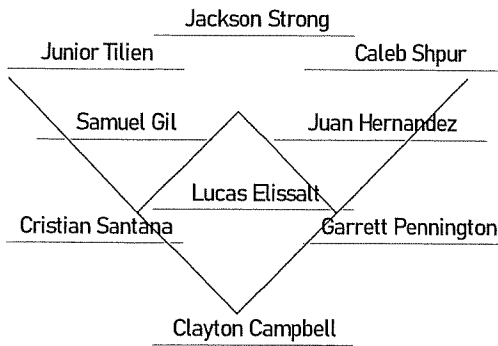

TEAM: West Michigan Whitecaps (13-22)

OPPONENT: Great Lakes Loons (21-13)

Game 35

GREAT LAKES LOONS DEFENSE

W-L	ERA	G	GS	IP	H	R	ER	BB	K						
0-1	5.40	4	4	6.2	7	6	4	6	10						
LOONS PITCHERS				IP	H	R	ER	BB	K	WP	HB	HR			
33 LHP Zach Root															
										TOTALS		R	H	E	LOB
										West Michigan Whitecaps					
										Great Lakes Loons					
										WIN		HRs			
										LOSS					
										SAVE					
										ATT.					
										START 6:05 p.m.					
										END					
										TIME					

NOTES

PARK Dow Diamond (5500)  
 DATE Thu, May 14, 2026  
 WX

#	B	WEST MICHIGAN	POS	1	2	3	4	5	6	7	8	9	10	11	12
1	23	R Caleb Shpur	RF												
2	1	R Samuel Gil	SS												
3	33	R Garrett Pennington	1B												
4	2	L Bryce Rainer	DH												
5	25	R Clayton Campbell	C												
6	13	L Jackson Strong	CF												
7	8	R Cristian Santana	3B												
8	14	L Juan Hernandez	2B												
9	4	R Junior Tilien	LF												
P	20	R Lucas Elissalt	P												

WHITECAPS BENCH

- 7 R Luke Shliger
- 24 R Ricardo Hurtado
- 26 L Andrew Sojka

R															
H															
E															
LOB															

LOONS BULLPEN

- 5 RHP Alex Makarewich
- 7 RHP Christian Zazueta
- 8 RHP Nicolas Cruz
- 11 RHP Dilan Figueredo
- 15 RHP Reynaldo Yean
- 19 LHP Matt Lanzendorfer
- 20 RHP Davis Chastain
- 27 RHP Accimias Morales
- 35 RHP Logan Tabelaing
- 41 LHP Justin Chambers

TEAM: Great Lakes Loons (21-13)

OPPONENT: West Michigan Whitecaps (13-22)

Game 35

WEST MICHIGAN WHITECAPS DEFENSE

W-L	ERA	G	GS	IP	H	R	ER	BB	K					
0-2	5.96	6	6	22.2	29	15	15	11	29					
WHITECAPS PITCHERS				IP	H	R	ER	BB	K	WP	HB	HR		
20 RHP Lucas Elissalt														
UMPIRES				TOTALS						R	H	E	LOB	
HP Dakota Kilgore				West Michigan Whitecaps										
FLD Dylan Reaves				Great Lakes Loons										
WIN									HRs					
LOSS														
PARK Dow Diamond (5500)									SAVE					
DATE Thu, May 14, 2026									ATT.					
WX									START 6:05 p.m.					
									END					
									TIME					