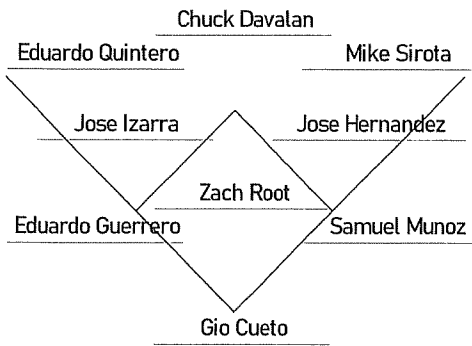

TEAM: West Michigan Whitecaps (13-22)

OPPONENT: Great Lakes Loons (21-13)

Game 35

GREAT LAKES LOONS DEFENSE

W-L	ERA	G	GS	IP	H	R	ER	BB	K						
0-1	5.40	4	4	6.2	7	6	4	6	10						
LOONS PITCHERS				IP	H	R	ER	BB	K	WP	HB	HR			
33 LHP Zach Root															
										TOTALS		R	H	E	LOB
										West Michigan Whitecaps					
										Great Lakes Loons					
										WIN		HRs			
										LOSS					
										SAVE					
										ATT.					
										START 6:05 p.m.					
										END					
										TIME					