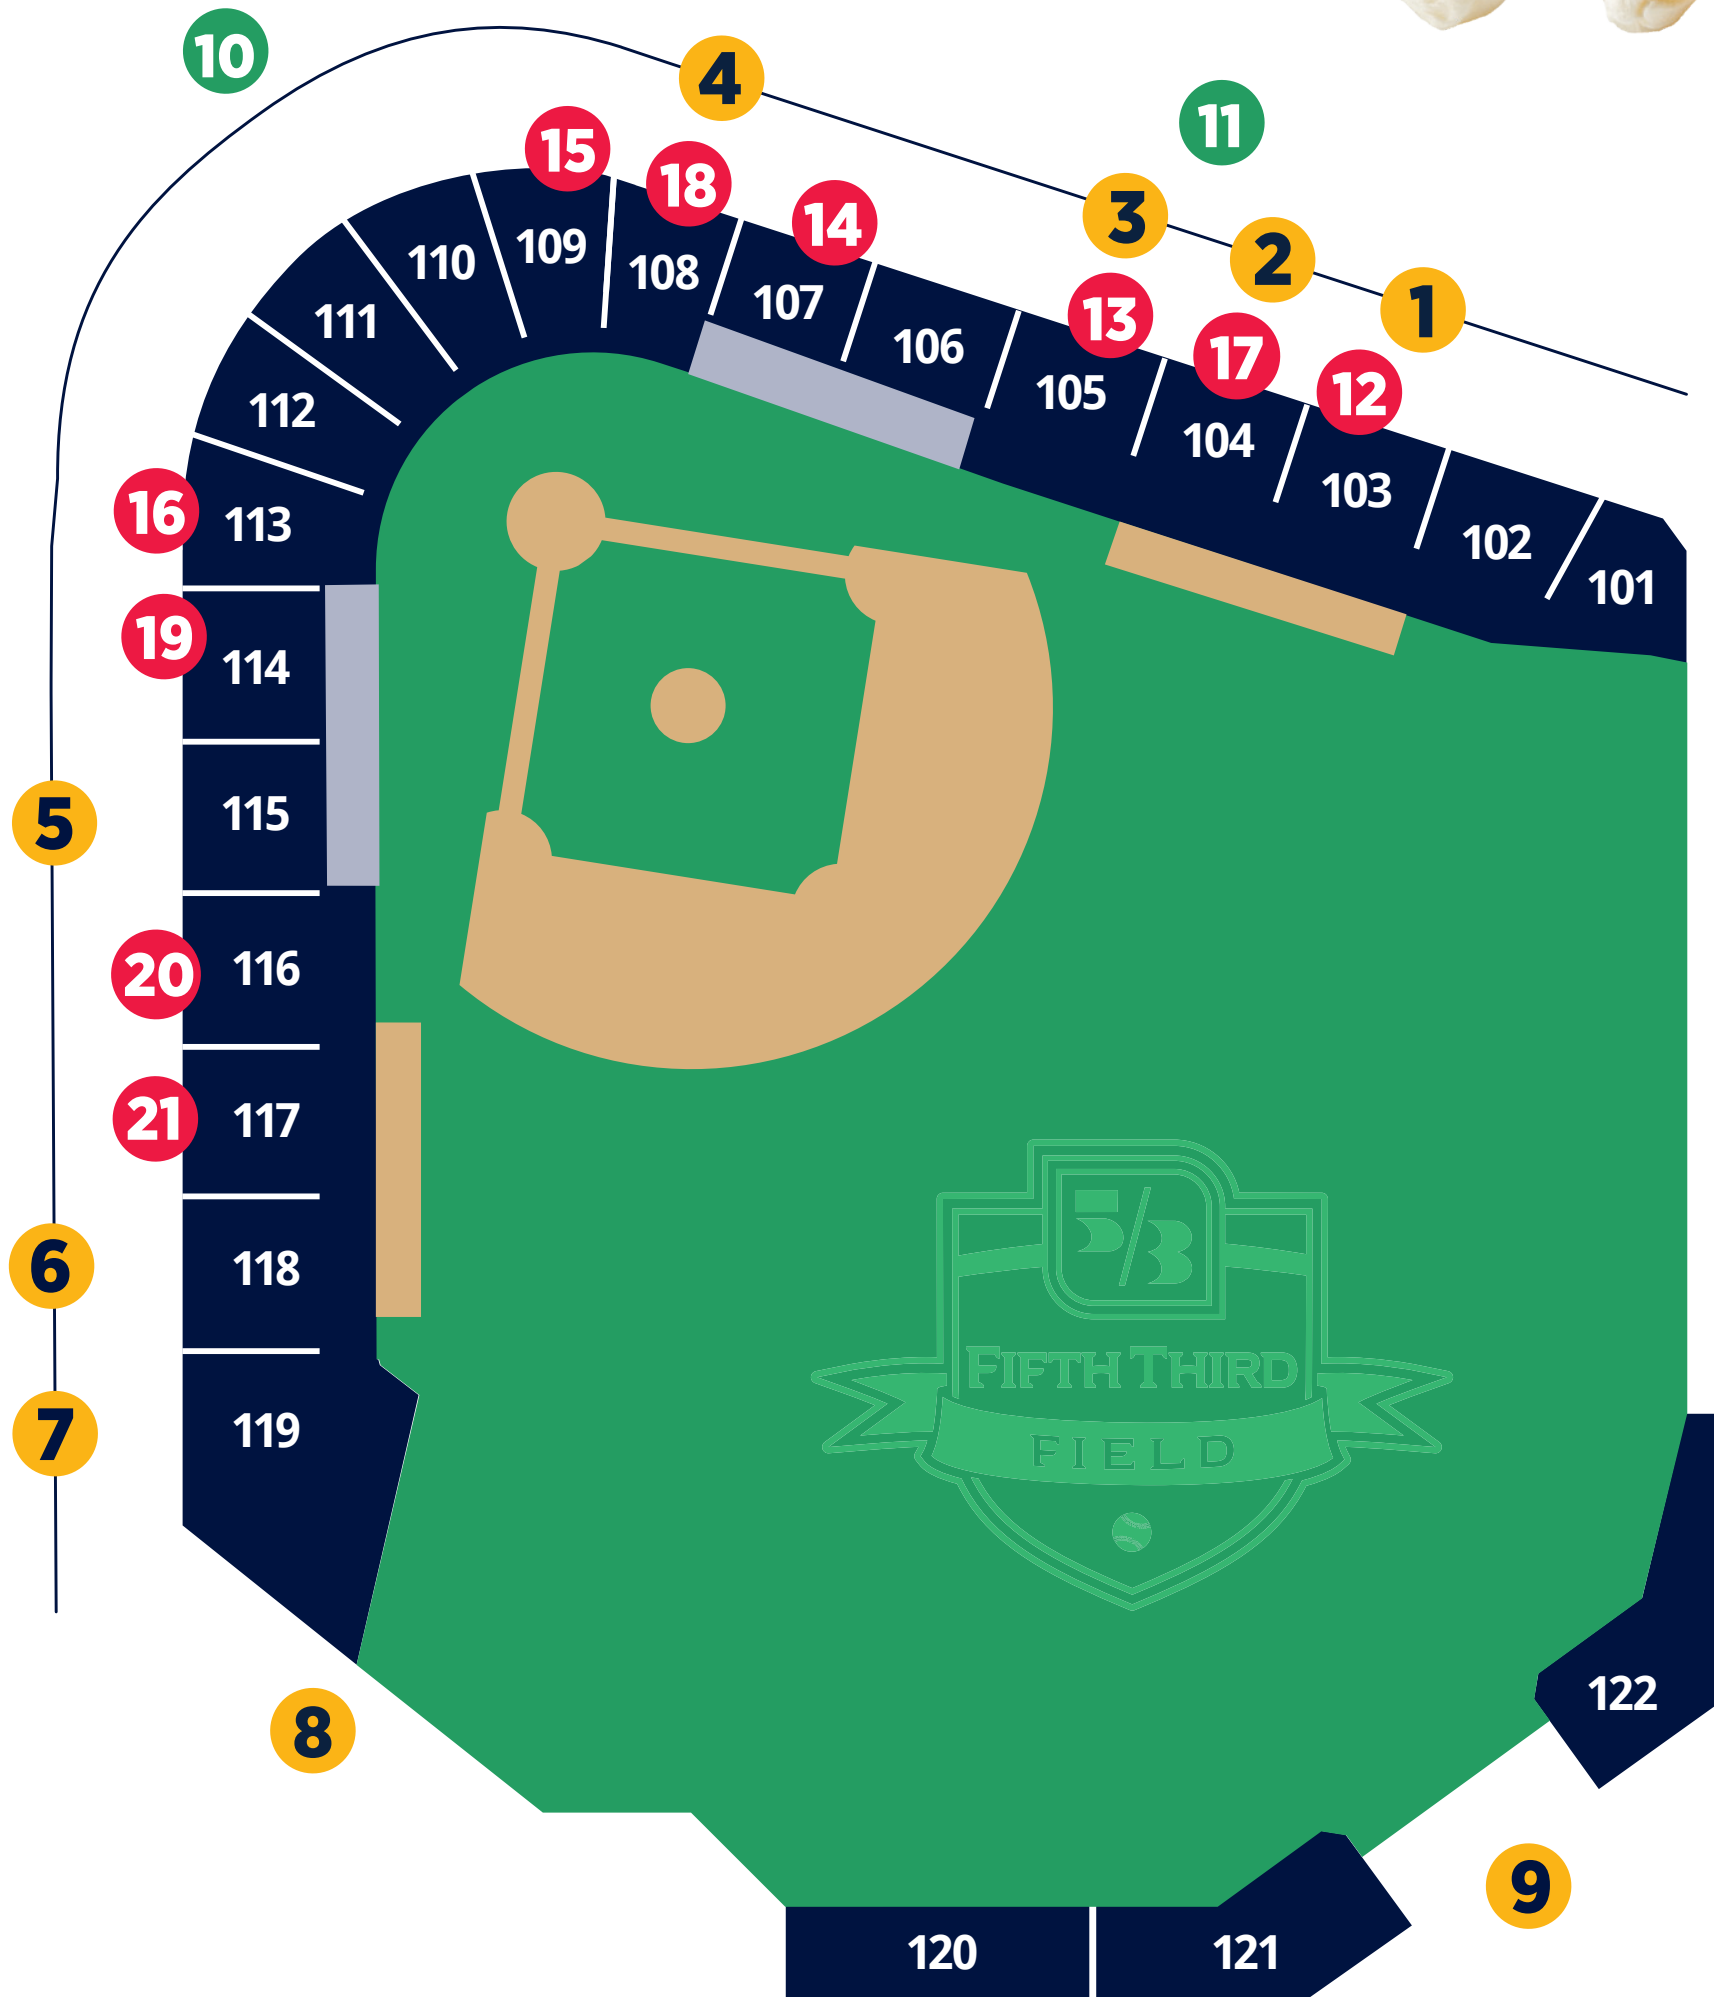

# DINING MAP

Come Early. Come Hungry.

*Fleetwood's*  
TAP ROOM

**1**  
Funnel Cakes  
Root Beer Float  
Sundaes  
Toft's Soft Serve  
Ice Cream

**2**  
Marco's Pizza

**3**  
All-Beef Hot Dogs  
Nachos  
Popcorn  
Johnsonville Brat  
All-Beef Hot Dog  
BachHen Burger

**4**  
Bloomin Bacon Burger  
French Fries  
Grilled Chicken  
Sandwich  
Lot-A-Cheddar Burger  
Pulled Pork

**5**  
All-Beef Hot Dogs  
Chicken Tenders  
French Fries  
Mac & Cheese Dog  
Mac & Hen Sandwich  
Muddy Dog  
Popcorn