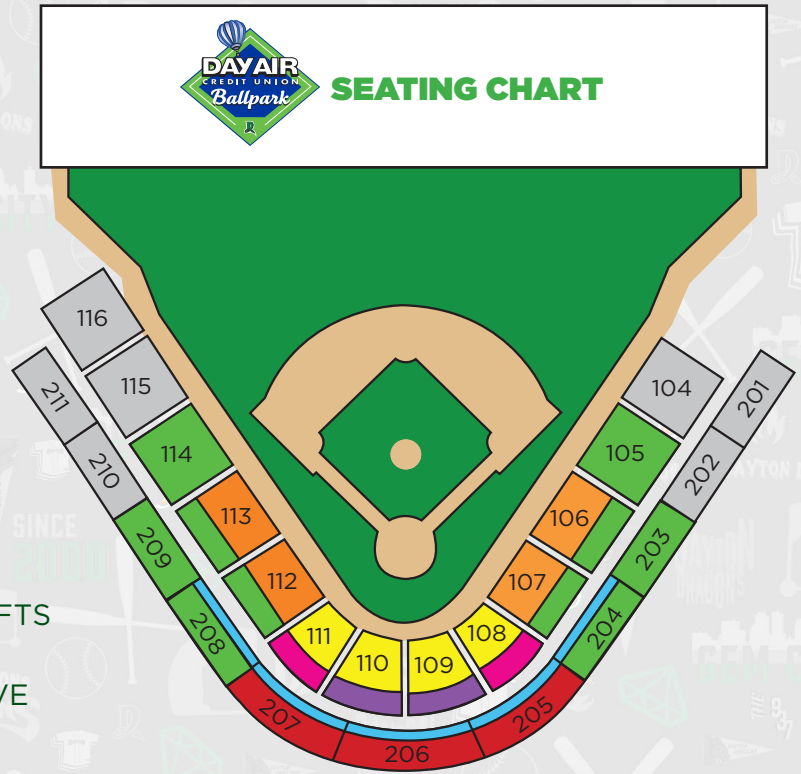

2022 DAYTON DRAGONS

SEASON TICKET INFORMATION

Dragons season ticket holders receive great benefits including...

- THE SAME GREAT SEATS TO EVERY GAME
- A TICKET EXCHANGE PROGRAM
- SEASON TICKET HOLDER DISCOUNTS IN THE TEAM STORE
- EXCLUSIVE PRICING FOR ADDITIONAL TICKETS
- SPECIAL EVENT ACCESS
- EXCLUSIVE SEASON TICKET HOLDER GIFTS
- A PERSONAL ACCOUNT REPRESENTATIVE

SECTION	66 GAMES	33 GAMES	16 GAMES	8 GAMES
Home Plate Premier	\$1,072.50 per seat	\$536.25 per seat	\$260.00 per seat	\$146.00 per seat
Baseline Premier	\$973.50 per seat	\$486.75 per seat	\$236.00 per seat	\$134.00 per seat
Club Level Premier	\$1,039.50 per seat	\$519.75 per seat	\$252.00 per seat	\$142.00 per seat
Home Plate Reserve	\$940.50 per seat	\$470.25 per seat	\$228.00 per seat	\$130.00 per seat
Baseline Reserve	\$841.50 per seat	\$420.75 per seat	\$204.00 per seat	\$118.00 per seat
Club Level Reserve	\$907.50 per seat	\$453.75 per seat	\$220.00 per seat	\$126.00 per seat
Field Reserve	\$874.50 per seat	\$437.25 per seat	\$212.00 per seat	\$122.00 per seat