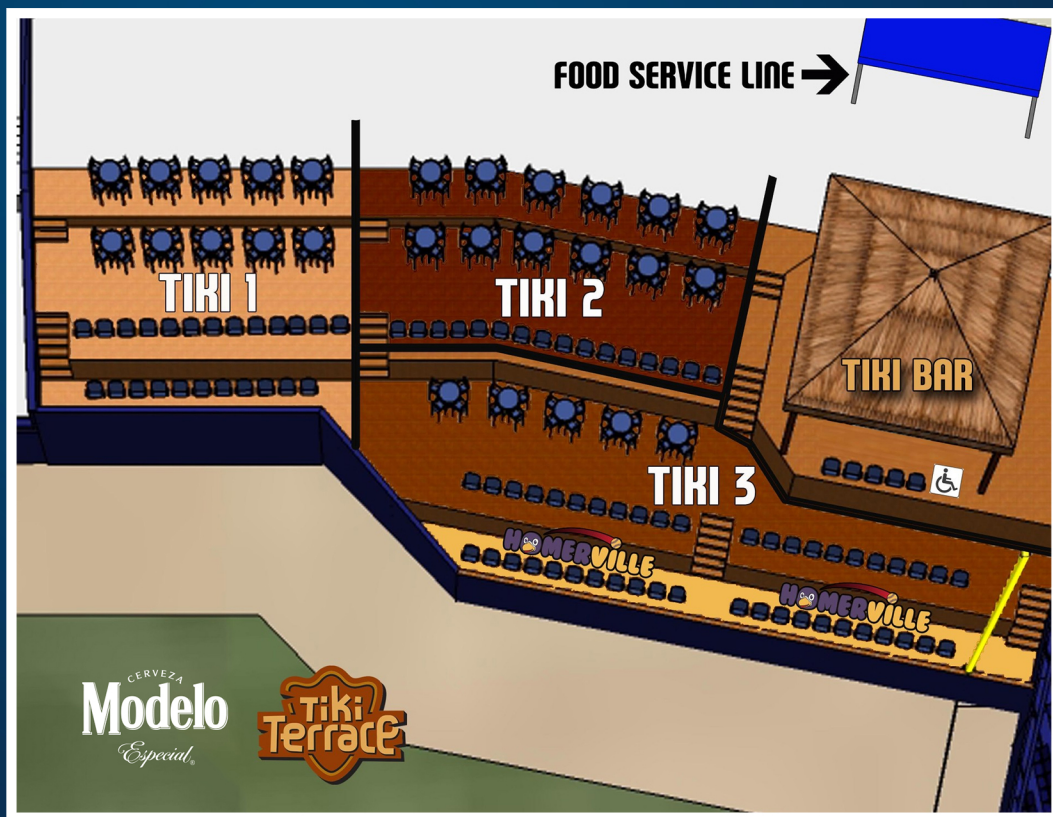

TIKI TERRACE 3 46 TICKETS

ORANGE - $1,104
YELLOW - $1,656
BLUE - $2,024

GET YOUR TICKETS TODAY!

AKRONRUBBERDUCKS.COM • CALL 855-97-QUACK
OR EMAIL TICKETSERVICE@AKRONRUBBERDUCKS.COM

TIER KEY

- Select April-May weeknights & weekends
- Select April-Sept. weeknights & weekends
- June-Sept. weekends