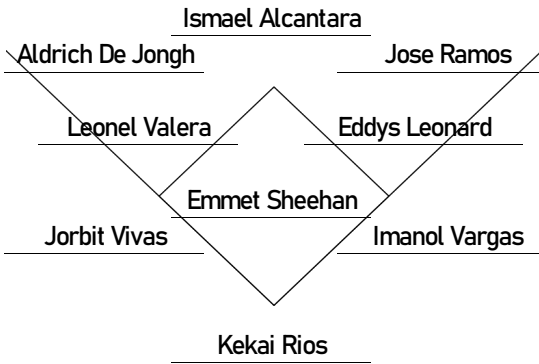

TEAM: Lansing Lugnuts (15-20)

OPPONENT: Great Lakes Loons (20-15)

Game 36

GREAT LAKES LOONS DEFENSE

W-L	ERA	G	GS	IP	H	R	ER	BB	K					
LOONS PITCHERS				IP	H	R	ER	BB	K	WP	HB	HR		
52 R-P Emmet Sheehan														
UMPIRES				TOTALS						R	H	E	LOB	
HP Emma Charlesworth-Seiler				Lansing Lugnuts										
FLD Bryan Van Vranken				Great Lakes Loons										
				WIN						HRs				
				LOSS										
PARK Dow Diamond (5500)				SAVE										
DATE Thu, May 19, 2022				ATT.										
WX				START 6:05 p.m.										
				END										
				TIME										

NOTES

#	B	LANSING	POS	1	2	3	4	5	6	7	8	9	10	11	12
1	7	R Drew Swift	2B												
2	6	R Austin Beck	LF												
3	21	L Tyler Soderstrom	DH												
4	35	R Euriel Ángeles	SS												
5	1	L Lawrence Butler	RF												
6	16	R Marty Bechina	3B												
7	25	R Jared McDonald	C												
8	33	L Patrick McColl	1B												
9	12	R Brayan Buevas	CF												
P	15	R Osvaldo Berrios	P												