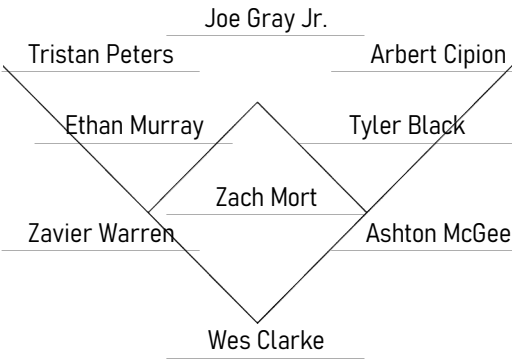

LOONS BULLPEN

- 14 LHP Julian Smith
- 15 LHP Lael Lockhart
- 19 LHP Adam Scoggins
- 21 RHP Antonio Knowles
- 25 RHP Kevin Malisheski
- 27 RHP Robbie Peto
- 36 RHP Ryan Sublette
- 40 RHP Cole Percival
- 44 LHP Jeff Belge
- 45 RHP Michael Hobbs
- 46 RHP Braydon Fisher
- 51 RHP Cole Duensing
- 52 RHP Emmet Sheehan

TEAM: Great Lakes Loons (34-25)

OPPONENT: Wisconsin Timber Rattlers (34-24) Game 60

WISCONSIN TIMBER RATTLERS DEFENSE

W-L	ERA	G	GS	IP	H	R	ER	BB	K			
TIMBER RATTLERS PITCHERS				IP	H	R	ER	BB	K	WP	HB	HR
37 RHP Zach Mort												