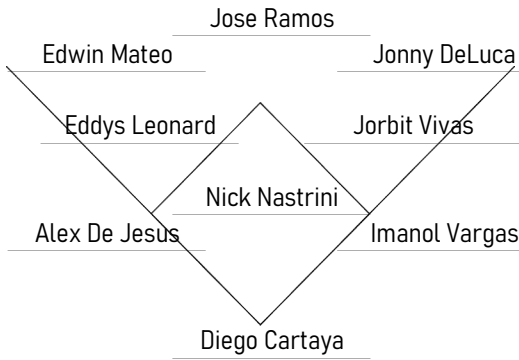

TEAM: Wisconsin Timber Rattlers (34-24)

OPPONENT: Great Lakes Loons (34-25)

Game 60

GREAT LAKES LOONS DEFENSE

W-L	ERA	G	GS	IP	H	R	ER	BB	K						
<b>LOONS PITCHERS</b>				IP	H	R	ER	BB	K	WP	HB	HR			
35 RHP Nick Nastrini															