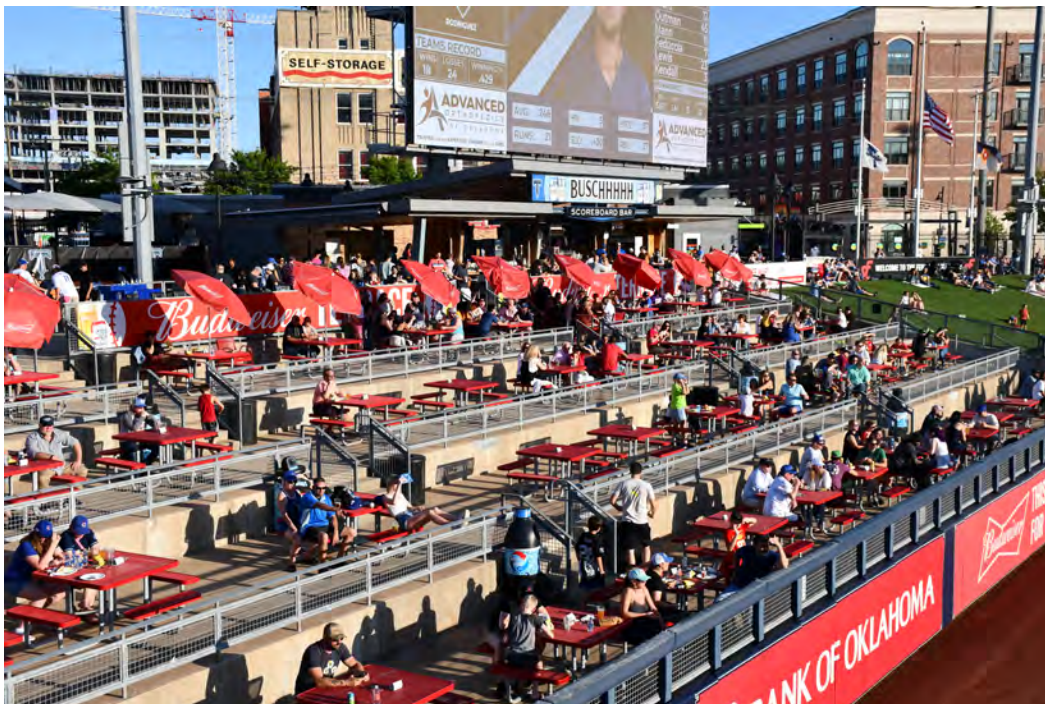

Drillers

Budweiser

TERRACE PICNIC

HOME RUN TERRITORY- DON'T FORGET YOUR GLOVE!

Budweiser Terrace Picnics are perfect for groups of 100-400. With the ability to be divided into three distinct, private areas for different groups (min. of 100 per section), the Budweiser Terrace features a delicious all-you-can-eat menu. As an added bonus, groups choosing the Budweiser Terrace for their event enjoy eating and watching the game all from one great seat with a chance to catch a home run ball!

With the addition of the Busch Scoreboard Bar, ONEOK Field now provides a **premium guest experience** for fans seated in the Budweiser Terrace!

The Budweiser Terrace menu includes:

- Grilled Hamburgers
- Grilled Hot Dogs
- Baked Beans
- Potato Salad
- Watermelon
- Iced Tea
- Water
- Lemonade
- Assorted Cookies
- Potato Chips
- Discounted 20oz. Draft Beers

BUDWEISER TERRACE FAST FACTS

GROUP SIZE:
100 PERSON MINIMUM

LOCATION:
BUDWEISER TERRACE-
OUTFIELD

PRICE:
\$27 PER PERSON

918-744-5901 | @TULSADRILLERS

TulsaDrillers.com

A 50% non-refundable deposit is due to reserve your date. Remaining balance due within 30 days.