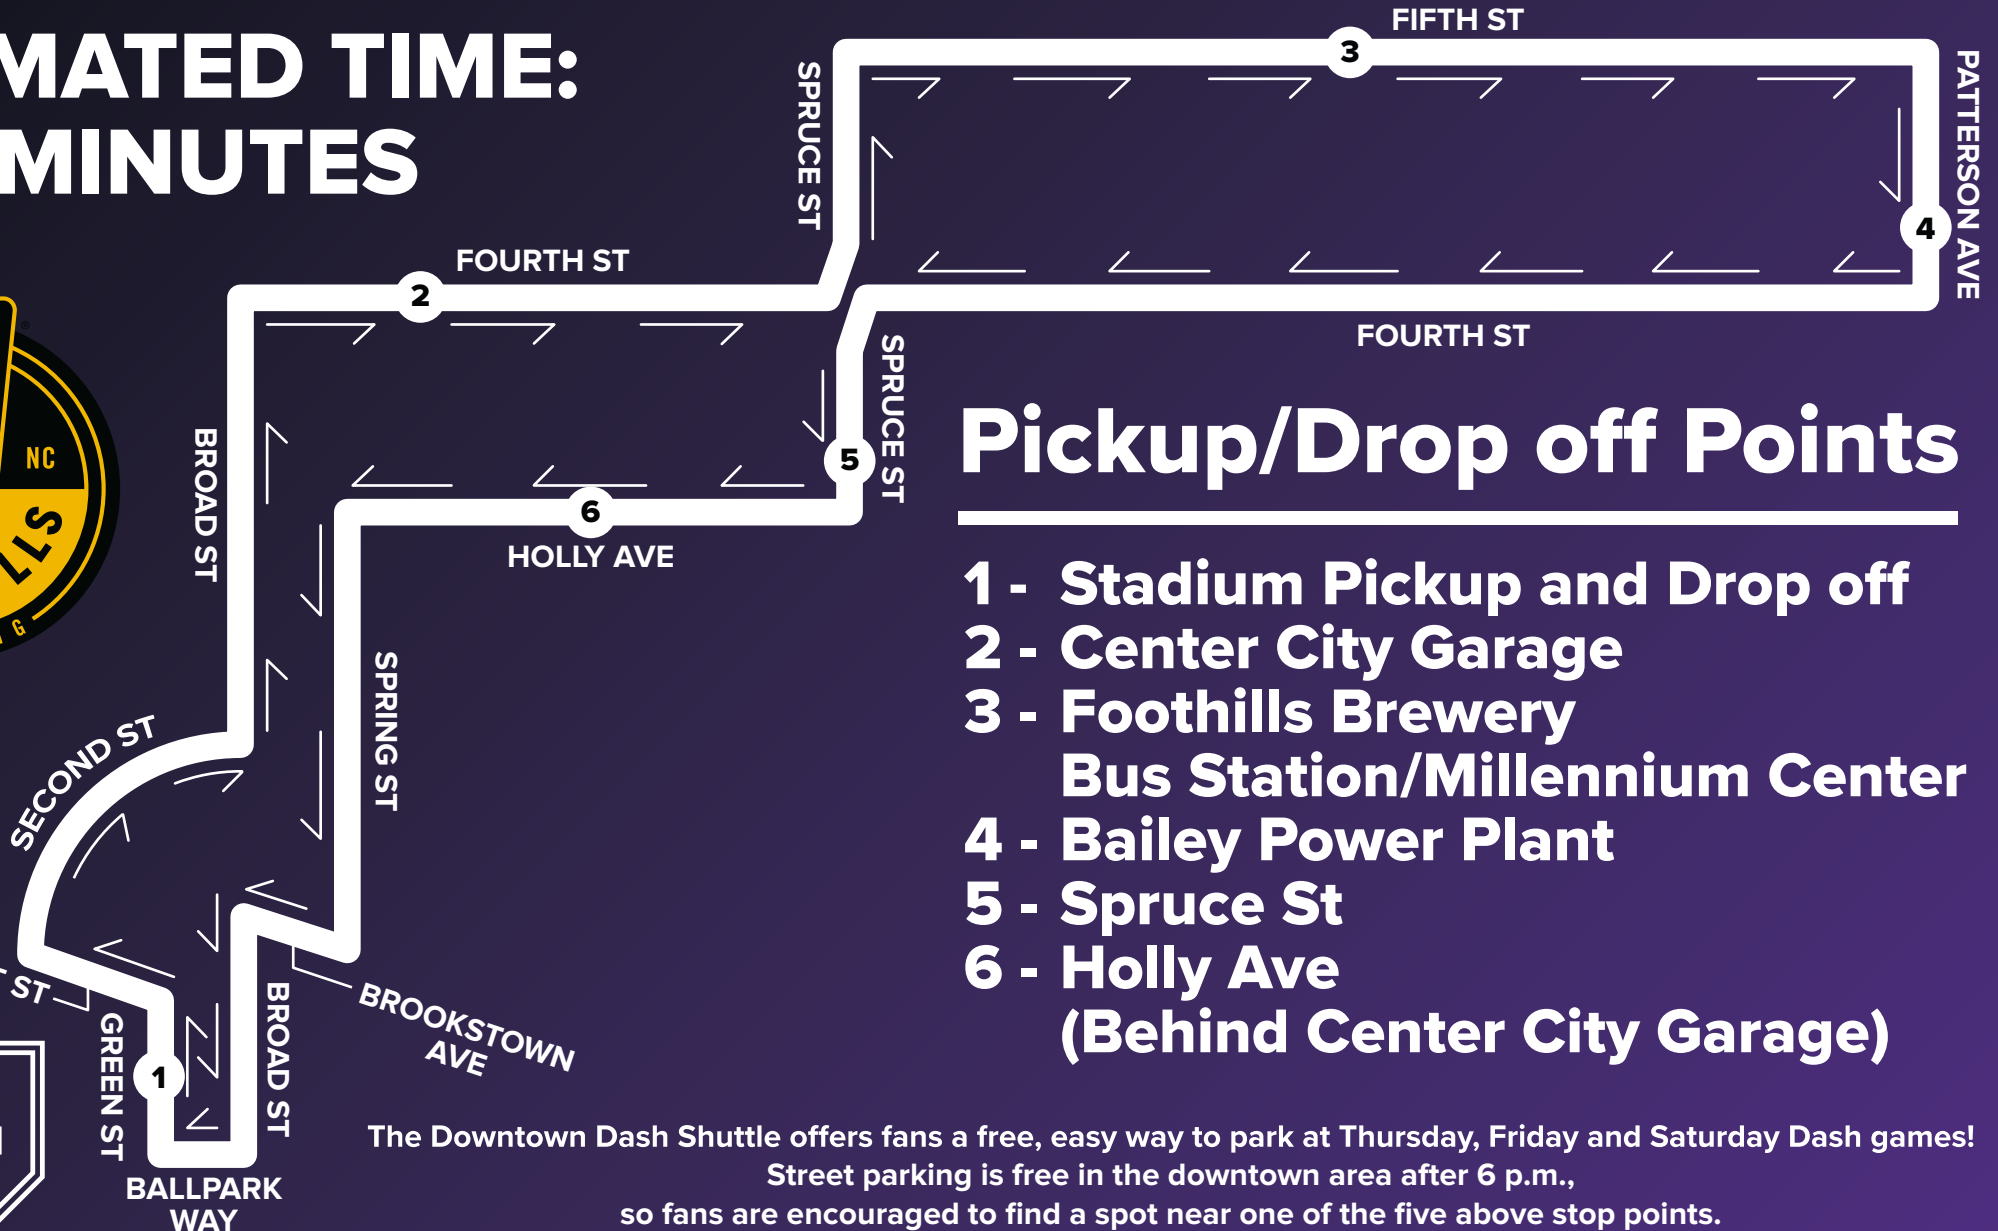

# WINSTON-SALEM DASH SHUTTLE

Contact Us

(336) 714-2287

**ESTIMATED TIME:  
5-15 MINUTES**

## Pickup/Drop off Points

- 1 - Stadium Pickup and Drop off
- 2 - Center City Garage
- 3 - Foothills Brewery  
Bus Station/Millennium Center
- 4 - Bailey Power Plant
- 5 - Spruce St
- 6 - Holly Ave  
(Behind Center City Garage)

The Downtown Dash Shuttle offers fans a free, easy way to park at Thursday, Friday and Saturday Dash games!

Street parking is free in the downtown area after 6 p.m.,

so fans are encouraged to find a spot near one of the five above stop points.

The Downtown Dash Shuttle will return to each stop approximately every 15 minutes!

The shuttle runs from 30 minutes before the game to 30 minutes after the game.