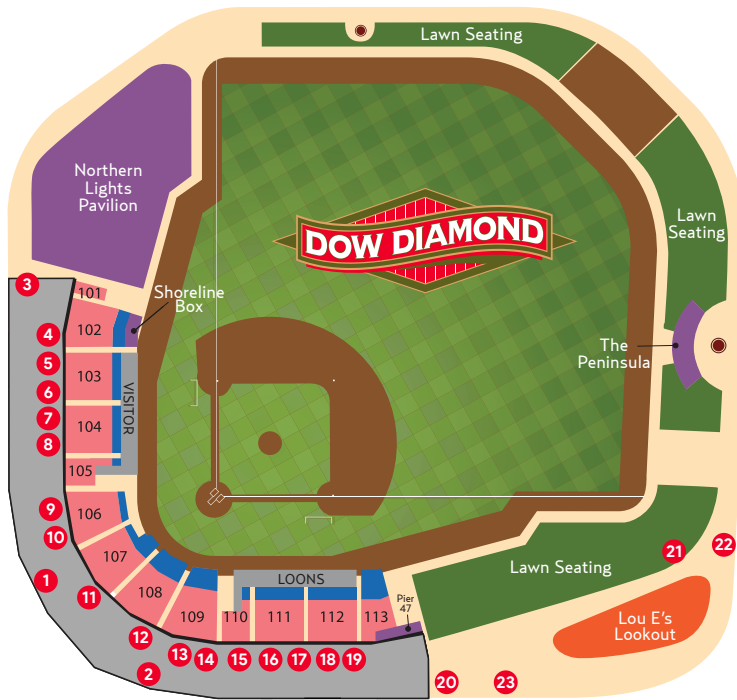

Alternative Food Options FOOD ATTRACTIONS AT DOW DIAMOND

GF Prepared & Served Gluten-Free Or Are Gluten-Free Without Bun

Veg Vegetarian Food Items

V Vegan Food Items

* Bottled Beverages / Soda Available

1. 1, **Concession Stands ***
2. 2 Stadium All Beef Hot Dog GF
3. Small Hot Dog GF
4. Cheeseburger GF
5. Chicken Sandwich GF
6. Gluten Free Bun Veg
7. Chicken Tenders & Fries
8. Domino's Cheese Pizza Veg
9. Grab & Go Salad GF, Veg
10. Nacho Chips & Cheese GF, Veg
11. Pretzel with Cheese Veg
12. French Fries Veg
13. Chili Cheese Fries Veg
14. Potato Chips Veg
15. Apple Sauce GF, Veg, V
16. Brown Butter Rice Crispy Treat GF, Veg
17. Small Ice Cream Sandwich Veg
18. Large Ice Cream Sandwich Veg
19. Cookiewich Veg
20. Funnel Cake Fries Veg
21. Can Cocktail GF, Veg, V

1. 1, **Super Tasty Ice Cream**
2. 2 Soft Serve Cup GF, Veg
3. Soft Serve Small Cone Veg
4. Soft Serve Waffle Cone Veg
5. Root Beer Float GF, Veg
6. 3 **The Cove**
7. Long Drink Gin Soda GF, Veg, V
8. Carbliss Vodka Cocktail GF, Veg, V
9. SLRRRP Gelatin Shots GF, Veg
10. Roasted Peanuts GF, Veg, V
11. Snack Sticks GF

1. 4 **Corndiggity ***
2. Great Lakes Potato Chips GF, Veg
3. Whole Dill Pickle GF, Veg, V
4. Churros Veg

1. 5 **Three Scoops 'Yer Out**
2. Nitro Cold Brew GF, Veg, V

1. 6, **Popcorn**
2. 17 Popcorn Box GF, Veg, V
3. Popcorn Tub GF, Veg, V

1. 5, **Dippin' Dots**
2. 22 Small Dippin' Dots Cup GF, Veg
3. Small Dippin' Dots Helmet GF, Veg
4. Large Dippin' Dots Cup GF, Veg
5. Cotton Candy GF, Veg, V

1. 8, **Ice Cold Beer**
2. 14, Roasted Peanuts GF, Veg, V
3. 21 Snack Sticks GF

1. 9 **Plant Base ***
2. IMPOSSIBLE Burger GF, Veg, V
3. BEYOND MEAT Brat GF, Veg, V
4. Chef's Fresh Made Salad Veg
5. Vegetable Cup & Ranch Dip GF, Veg
6. Pita Chips & Hummus Veg, V
7. Vegetables & Hummus GF, Veg, V
8. Whole Dill Pickle GF, Veg, V
9. Gluten Free Bun Veg

1. 10 **Sausage Shack ***
2. Great Lakes Potato Chips GF, Veg

1. 11 **Lou E.'s Taqueria ***

1. 12 **Cactus Carlos' Super Nachos ***
2. Nacho Chips and Cheese GF, Veg, V
3. Super Nacho GF
4. Helmet Super Nacho GF

1. 13 **Smokehouse BBQ ***
2. Pulled Pork Sandwich GF
3. Pulled BBQ Chicken Sandwich GF
4. Brisket Sandwich GF
5. Whole Dill Pickle GF, Veg, V
6. Great Lakes Potato Chips GF, Veg, V
7. Gluten Free Bun Veg

1. 14 **Philly's Finest ***
2. Whole Dill Pickle GF, Veg, V
3. Great Lakes Potato Chips GF, Veg, V

1. 15 **Spudsville ***

1. 18 **Power Up ***
2. Power Bowl GF, Veg, V
3. Grab & Go Salad GF, Veg, V

1. 19 **Lemonade**
2. Fresh Squeezed Lemonade GF, Veg, V
3. Cotton Candy GF, Veg, V

1. 20 **Simply Spiked Lemonade**

1. 23 **Snowball Shaved Ice**